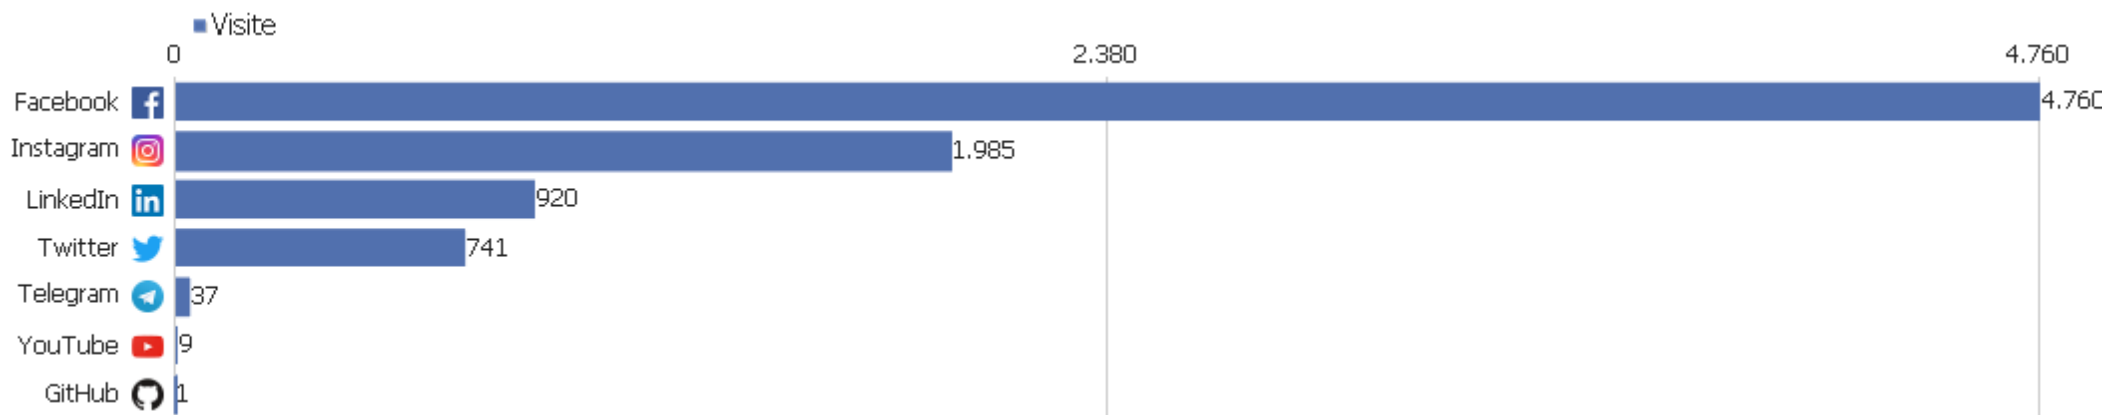

Social Networks

Social network	Visite	Azioni nel sito	Azioni per visita	Tempo medio sul sito	% rimbalzi	Tasso di conversione
Facebook - https://lm.facebook.com/	2.633	4.473	2	00:01:04	68%	0%
Instagram - https://l.instagram.com/	1.753	2.982	2	00:01:00	63%	0%
Facebook - http://m.facebook.com/	1.333	1.894	1	00:00:43	80%	0%
Twitter - https://t.co/	681	1.914	3	00:01:46	50%	0%
LinkedIn - https://www.linkedin.com/	577	861	2	00:00:39	78%	0%
Facebook - https://l.facebook.com/	429	878	2	00:01:38	62%	0%
LinkedIn - android-app://com.linkedin.android/	267	347	1	00:00:19	81%	0%
Facebook - http://m.facebook.com	242	268	1	00:00:07	93%	0%
Instagram - https://www.instagram.com/	166	246	2	00:00:35	76%	0%
LinkedIn - http://lnkd.in/	59	78	1	00:00:06	83%	0%
Facebook - https://www.facebook.com/	50	52	1	00:00:02	96%	0%
Twitter - https://t.co/aDtbjFFTlc	32	78	2	00:01:47	41%	0%
Facebook -	28	183	7	00:23:07	0%	0%
Facebook - https://m.facebook.com/	28	62	2	00:01:39	75%	0%
Telegram - android-app://org.telegram.messenger/	28	74	3	00:03:05	43%	0%