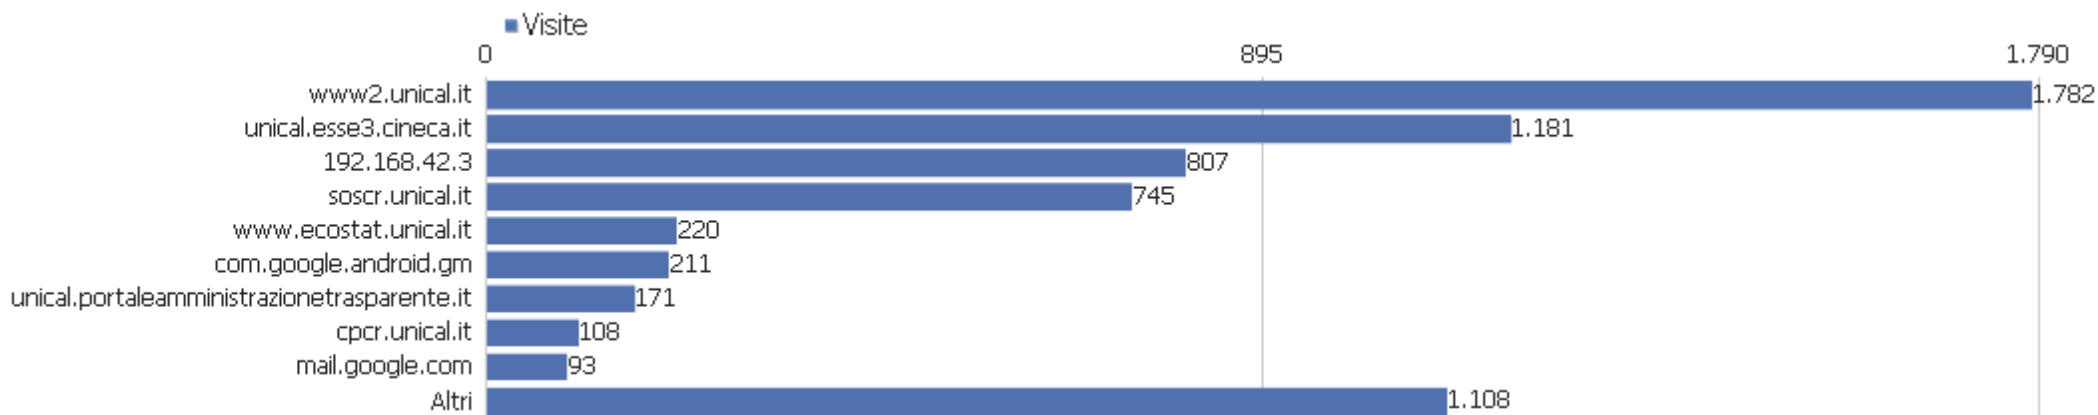

Siti web

Sito:	Visite	Azioni nel sito	Azioni per visita	Tempo medio sul sito	% rimbalzi	Ricavo
www2.unical.it/index	1.426	7.246	5	00:02:02	26%	0 €
unical.esse3.cineca.it/index	1.038	4.125	4	00:02:53	37%	0 €
192.168.42.3/index	807	1.072	1	00:00:56	81%	0 €
soscr.unical.it/index	604	1.941	3	00:01:52	45%	0 €
www.ecostat.unical.it/index	214	459	2	00:00:15	60%	0 €
com.google.android.gm/index	192	494	3	00:00:39	43%	0 €
unical.portaleamministrazionetrasparente.it/index	140	651	5	00:02:45	31%	0 €
www2.unical.it/ - Altri	113	1.245	11	00:01:21	6%	0 €
cpcr.unical.it/index	105	196	2	00:01:22	55%	0 €
mail.google.com/index	75	237	3	00:02:49	35%	0 €
soscr.unical.it/didattica/diritto-allo-studio/	64	414	7	00:00:50	0%	0 €
www.mastere.tn/index	62	267	4	00:03:19	29%	0 €
ds.auth.unical.it/index	52	373	7	00:01:43	23%	0 €
investyourtalentapplication.esteri.it/index	51	123	2	00:01:47	59%	0 €
unical.esse3.cineca.it/ - Altri	40	430	11	00:06:27	0%	0 €