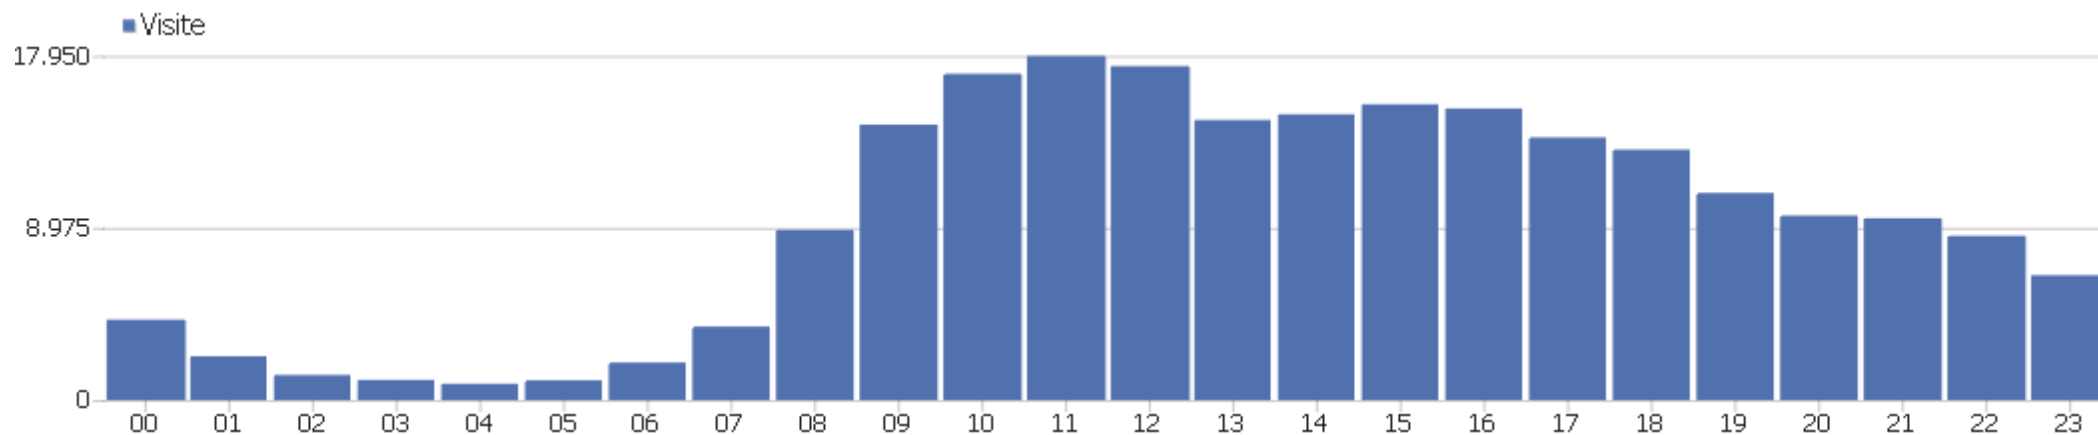

Visite per ora del server

Orario del server - ora (Inizio della visita)

Visite

Azioni nel sito

Azioni per visita

Tempo medio sul sito

% rimbalzi

Ricavo

Orario del server - ora (Inizio della visita)	Visite	Azioni nel sito	Azioni per visita	Tempo medio sul sito	% rimbalzi	Ricavo
00	4.193	14.437	3	00:02:58	49%	0 €
01	2.286	7.411	3	00:02:52	52%	0 €
02	1.307	5.011	4	00:03:53	48%	0 €
03	1.052	3.734	4	00:03:39	48%	0 €
04	850	2.868	3	00:03:48	46%	0 €
05	1.030	3.223	3	00:03:00	49%	0 €
06	1.958	5.630	3	00:02:29	52%	0 €
07	3.834	11.082	3	00:02:34	50%	0 €
08	8.876	26.509	3	00:03:22	47%	0 €
09	14.362	44.933	3	00:03:41	43%	0 €
10	17.014	54.544	3	00:03:44	42%	0 €
11	17.948	58.375	3	00:03:43	42%	0 €
12	17.416	54.305	3	00:03:16	46%	0 €
13	14.606	44.722	3	00:03:11	46%	0 €