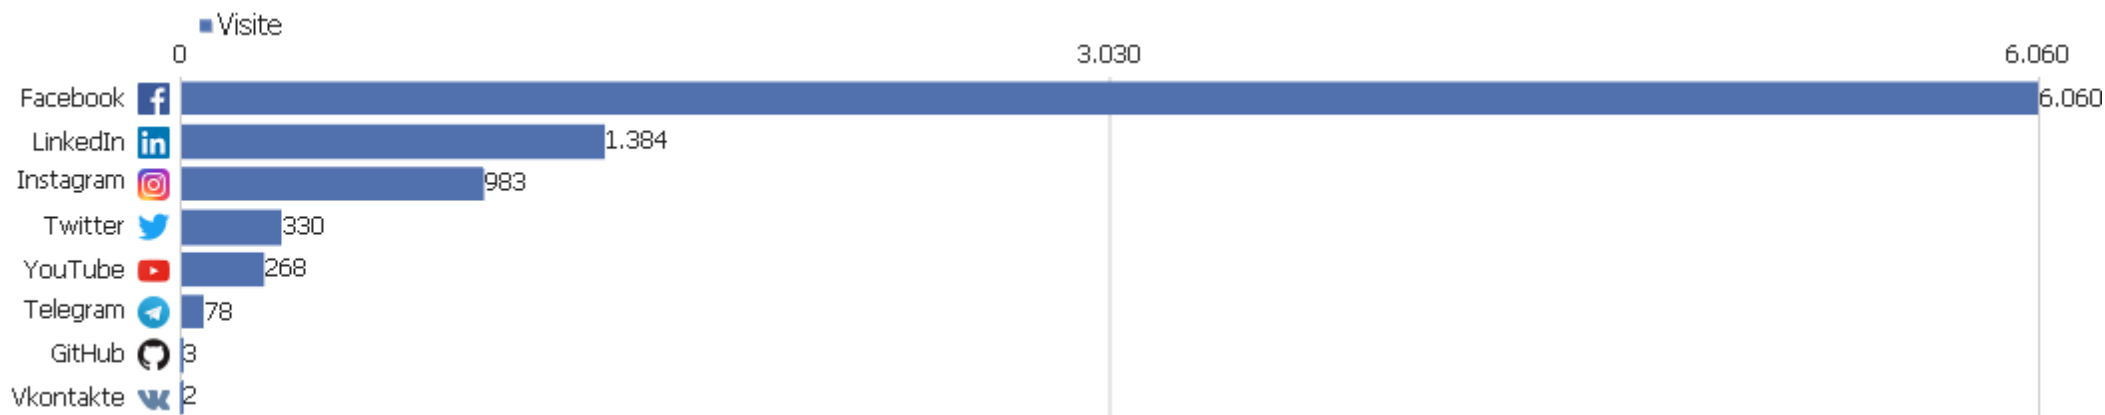

Social Networks

Social network	Visite	Azioni nel sito	Azioni per visita	Tempo medio sul sito	% rimbalzi	Tasso di conversione
Facebook - https://lm.facebook.com/	3.247	4.301	1	00:00:30	85%	0%
Facebook - http://m.facebook.com/	1.787	2.217	1	00:00:22	88%	0%
LinkedIn - https://www.linkedin.com/	903	1.267	1	00:00:40	82%	0%
Instagram - https://l.instagram.com/	888	1.952	2	00:01:17	58%	0%
Facebook - https://l.facebook.com/	566	997	2	00:01:27	75%	0%
LinkedIn - android-app://com.linkedin.android/	392	533	1	00:00:35	84%	0%
Facebook - http://m.facebook.com	336	343	1	00:00:03	98%	0%
Twitter - https://t.co/	298	861	3	00:01:59	51%	0%
YouTube - https://www.youtube.com/	250	981	4	00:04:49	36%	0%
Instagram - https://www.instagram.com/	70	97	1	00:00:11	81%	0%
LinkedIn - http://lnkd.in/	70	97	1	00:00:28	81%	0%
Telegram - android-app://org.telegram.messenger/	62	197	3	00:03:00	39%	0%
Facebook - https://www.facebook.com/	48	56	1	00:01:09	94%	0%
Facebook - https://m.facebook.com/	32	92	3	00:02:08	66%	0%
Facebook -	25	179	7	00:20:13	0%	0%