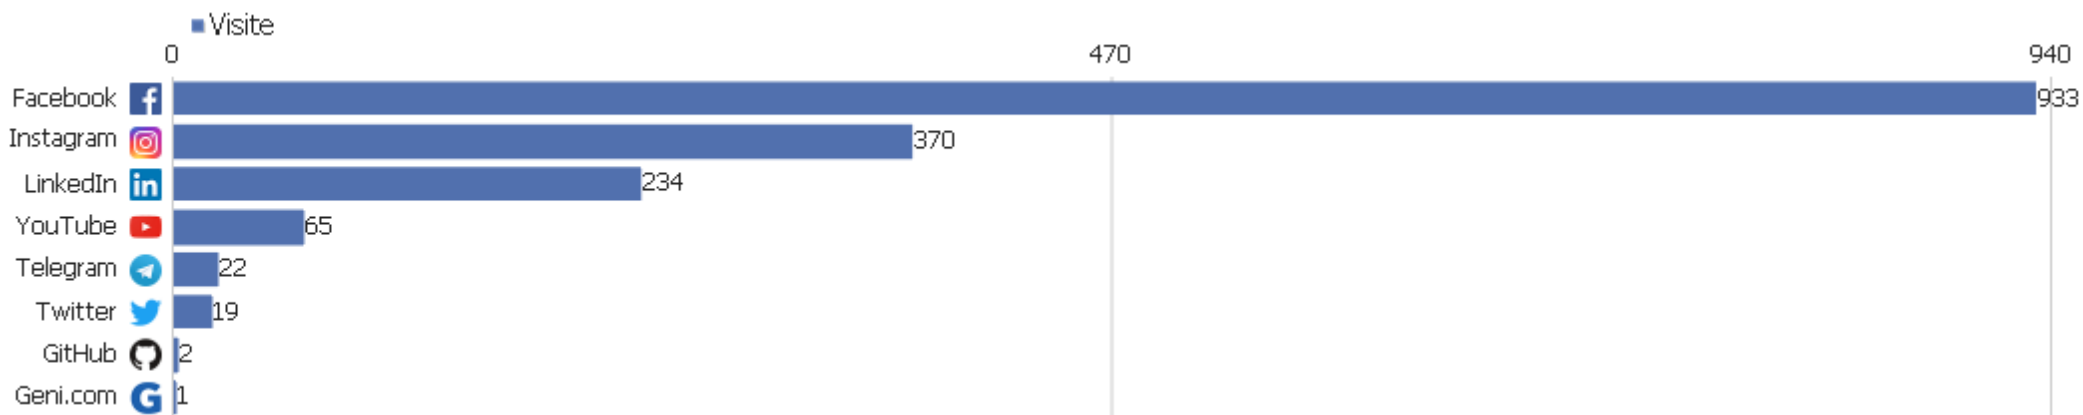

Social Networks

Social network	Visite	Azioni nel sito	Azioni per visita	Tempo medio sul sito	% rimbalzi	Tasso di conversione
Facebook - https://lm.facebook.com/	396	992	3	00:00:17	52%	0%
Instagram - https://l.instagram.com/	315	832	3	00:00:22	31%	0%
Facebook - http://m.facebook.com/	201	553	3	00:00:50	46%	0%
LinkedIn - https://www.linkedin.com/	141	270	2	00:00:27	68%	0%
Facebook - https://l.facebook.com/	118	383	3	00:02:02	42%	0%
Facebook - http://m.facebook.com	83	123	2	00:00:01	78%	0%
LinkedIn - android-app://com.linkedin.android/	60	162	3	00:00:38	70%	0%
YouTube - https://www.youtube.com/	51	110	2	00:00:17	53%	0%
Facebook - https://www.facebook.com/	50	64	1	00:00:01	86%	0%
Facebook - https://m.facebook.com/	28	49	2	00:00:03	68%	0%
Instagram - https://www.instagram.com/	16	27	2	00:00:04	44%	0%
Twitter - https://t.co/	16	24	2	00:00:14	69%	0%
Facebook - https://www.unical.it/	11	69	6	00:03:11	0%	0%
LinkedIn - http://lnkd.in/	11	15	1	00:00:02	73%	0%
Telegram - android-app://org.telegram.messenger/	11	63	6	00:02:35	36%	0%