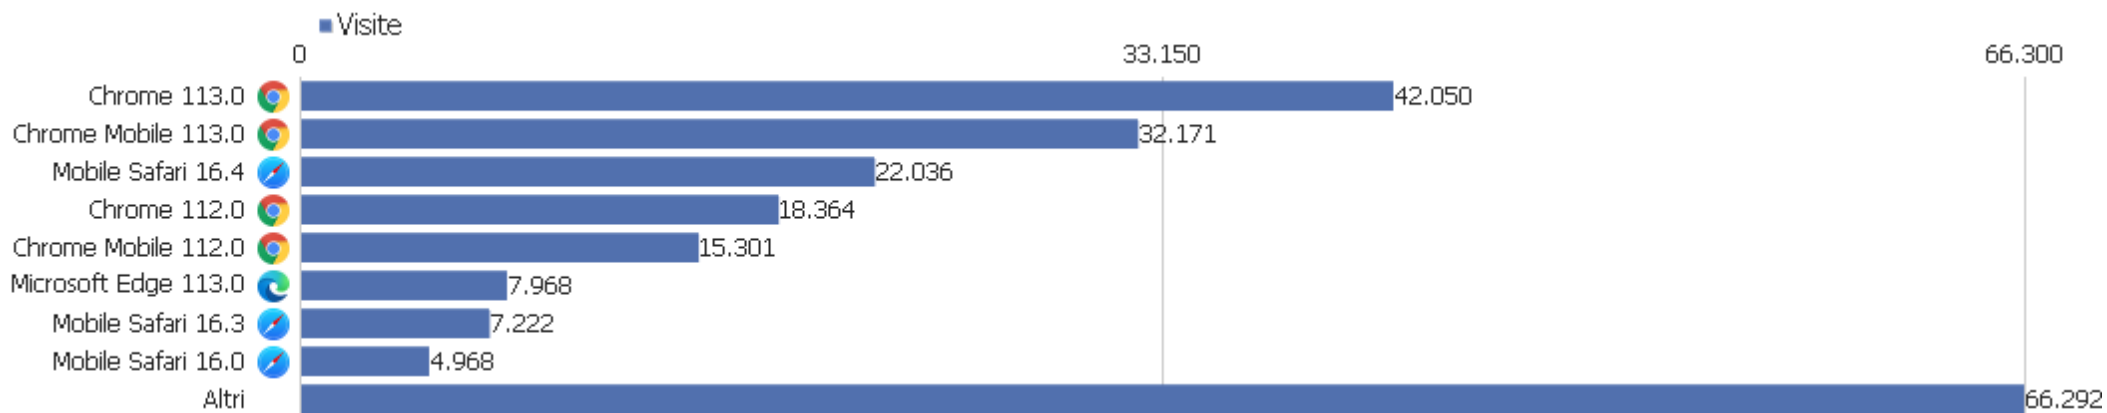

Versione del browser

Versione del browser	Visite	Azioni nel sito	Azioni per visita	Tempo medio sul sito	% rimbalzi	Tasso di conversione
Chrome 113.0	42.050	150.548	4	00:04:09	38%	0%
Chrome Mobile 113.0	32.171	97.409	3	00:02:43	48%	0%
Mobile Safari 16.4	22.036	57.963	3	00:02:22	54%	0%
Chrome 112.0	18.364	63.755	4	00:04:05	40%	0%
Chrome Mobile 112.0	15.301	44.807	3	00:02:41	48%	0%
Microsoft Edge 113.0	7.968	33.092	4	00:04:47	34%	0%
Mobile Safari 16.3	7.222	19.489	3	00:02:35	52%	0%
Mobile Safari 16.0	4.968	12.425	3	00:02:09	54%	0%
Mobile Safari 16.1	4.451	10.910	3	00:02:04	56%	0%
Chrome 109.0	4.022	15.314	4	00:05:04	38%	0%
Firefox 113.0	3.418	12.497	4	00:04:35	40%	0%
Mobile Safari 15.6	2.926	7.845	3	00:02:38	53%	0%
Safari 16.4	2.868	10.266	4	00:03:15	40%	0%
Mobile Safari 16.2	2.490	6.551	3	00:02:19	53%	0%
Chrome Mobile iOS 113.0	2.450	5.765	2	00:02:14	57%	0%