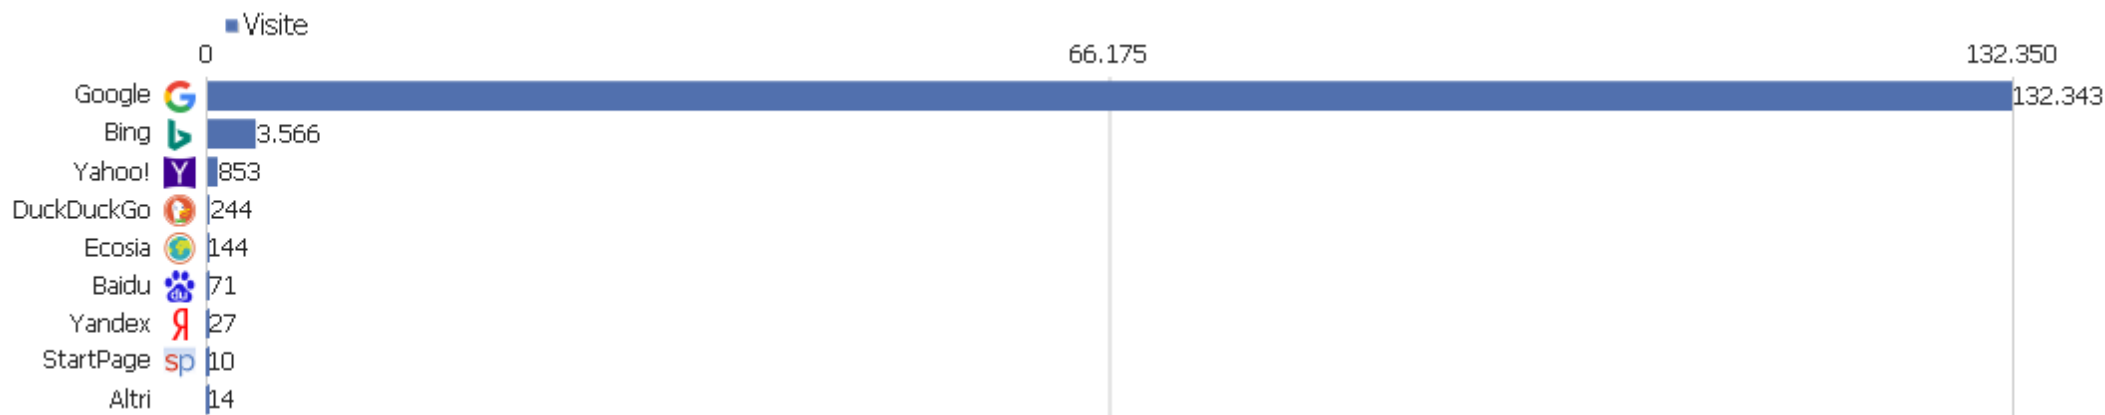

Motori di ricerca

Motore di ricerca	Visite	Azioni nel sito	Azioni per visita	Tempo medio sul sito	% rimbalzi	Ricavo
Google - Parola chiave non definita	132.290	459.698	4	00:03:38	40%	0 €
Bing - Parola chiave non definita	3.550	15.637	4	00:04:24	24%	0 €
Yahoo! - Parola chiave non definita	853	3.400	4	00:04:18	27%	0 €
DuckDuckGo - Parola chiave non definita	244	936	4	00:03:54	23%	0 €
Ecosia - Parola chiave non definita	144	489	3	00:03:09	34%	0 €
Baidu - Parola chiave non definita	71	99	1	00:00:41	94%	0 €
Yandex - Parola chiave non definita	26	111	4	00:03:27	50%	0 €
StartPage - Parola chiave non definita	10	25	3	00:00:42	70%	0 €
Google - unical rubrica telefonica	9	42	5	00:10:07	33%	0 €
Qwant - Parola chiave non definita	9	21	2	00:00:15	33%	0 €
Google - https://www.unical.it/	5	25	5	00:02:08	0%	0 €
Google - university of calabria	5	27	5	00:01:28	0%	0 €
Bing - unical	3	23	8	00:07:41	0%	0 €
Yahoo! Japan - Parola chiave non definita	3	5	2	00:00:13	67%	0 €
Bing - essetre unical	2	6	3	00:00:42	0%	0 €