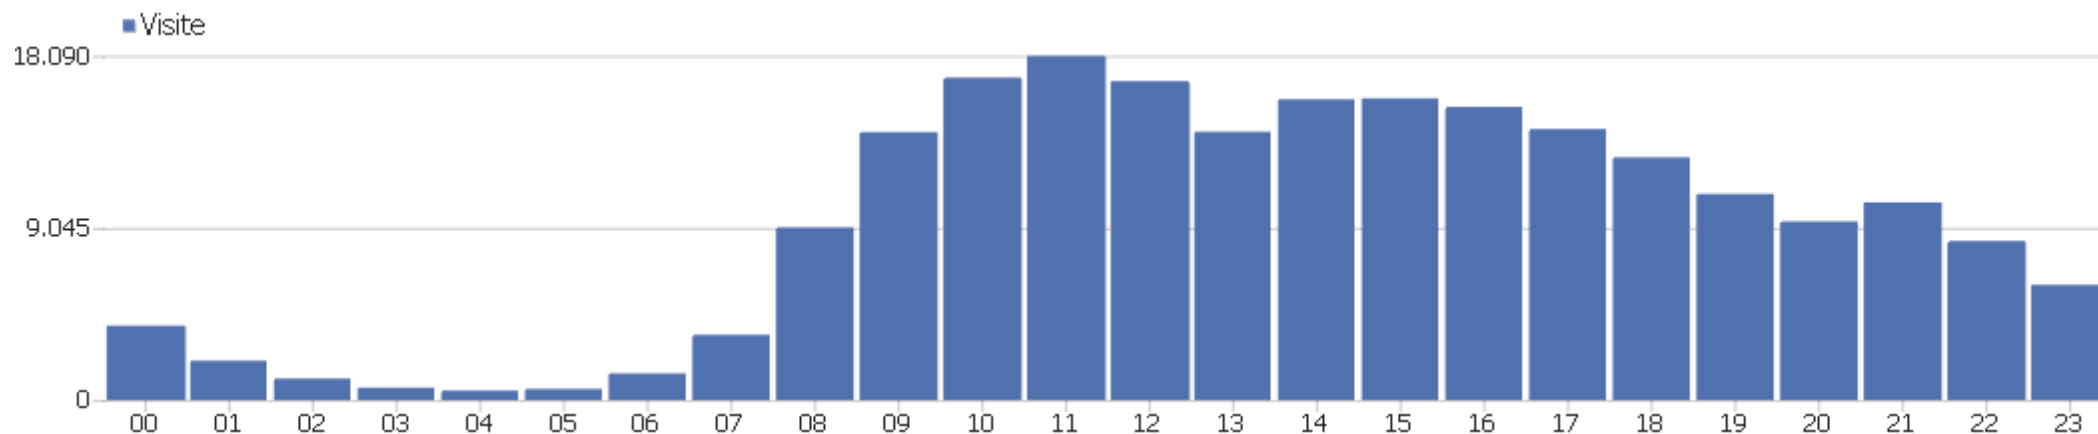

Visite per ora locale

Ora locale - ora (Inizio della visita)	Visite	Azioni nel sito	Azioni per visita	Tempo medio sul sito	% rimbalzi	Tasso di conversione
00	3.912	13.684	4	00:03:05	47%	0%
01	2.068	7.156	4	00:02:57	48%	0%
02	1.128	4.402	4	00:03:20	45%	0%
03	651	2.260	4	00:02:43	50%	0%
04	499	1.726	4	00:03:30	49%	0%
05	587	1.768	3	00:02:32	48%	0%
06	1.403	4.271	3	00:03:01	48%	0%
07	3.429	9.455	3	00:02:32	49%	0%
08	9.074	26.247	3	00:03:31	48%	0%
09	14.082	45.715	3	00:04:04	41%	0%
10	16.949	55.511	3	00:04:00	41%	0%
11	18.090	58.866	3	00:03:51	42%	0%
12	16.758	54.135	3	00:03:31	42%	0%
13	14.100	44.474	3	00:03:25	43%	0%