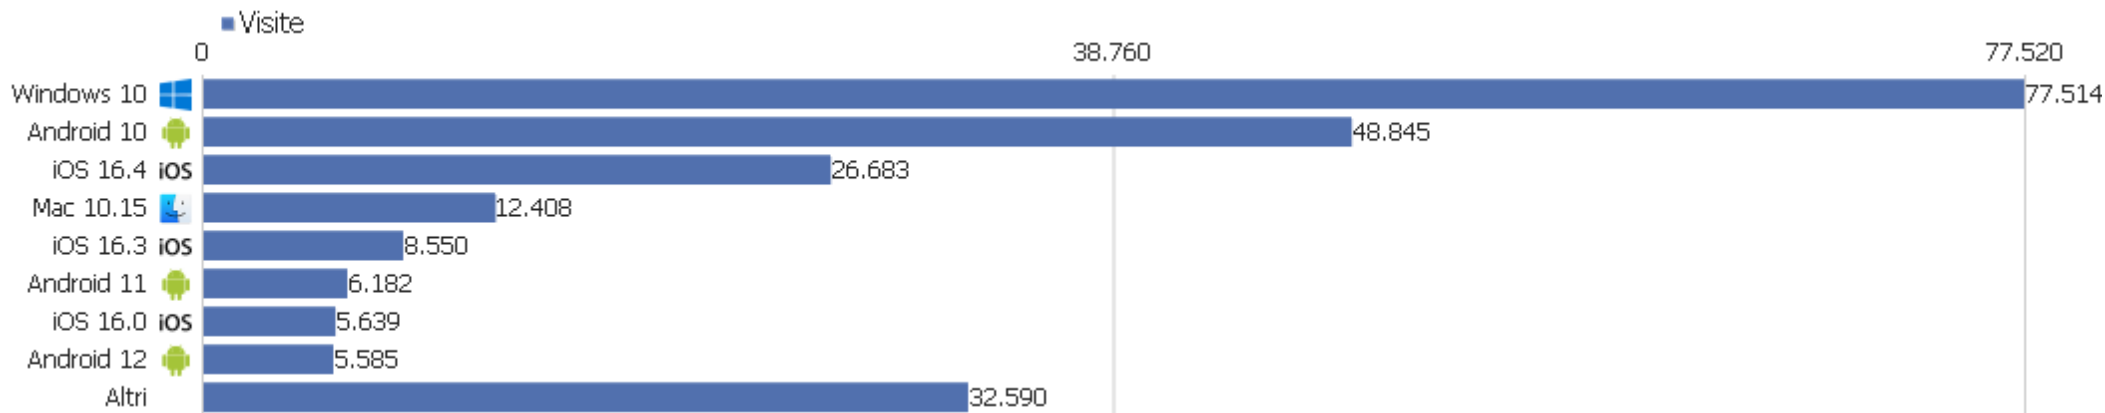

Versioni Sistema Operativo

Versione sistema operativo	Visite	Azioni nel sito	Azioni per visita	Tempo medio sul sito	% rimbalzi	Tasso di conversione
Windows 10	77.514	279.488	4	00:04:15	39%	0%
Android 10	48.845	148.884	3	00:02:48	48%	0%
iOS iOS 16.4	26.683	68.697	3	00:02:17	55%	0%
Mac 10.15	12.408	41.350	3	00:03:18	44%	0%
iOS iOS 16.3	8.550	22.362	3	00:02:24	54%	0%
Android 11	6.182	18.192	3	00:02:28	52%	0%
iOS iOS 16.0	5.639	13.897	3	00:02:07	55%	0%
Android 12	5.585	16.221	3	00:02:35	54%	0%
Android 13	5.563	14.677	3	00:02:05	55%	0%
iOS iOS 16.1	5.435	13.263	2	00:02:08	56%	0%
iOS iOS 16.2	2.937	7.608	3	00:02:14	53%	0%
Android 9	2.337	6.814	3	00:02:50	53%	0%
iOS iOS 16.5	1.925	4.853	3	00:02:06	53%	0%
iOS iOS 15.6	1.885	4.855	3	00:02:23	56%	0%