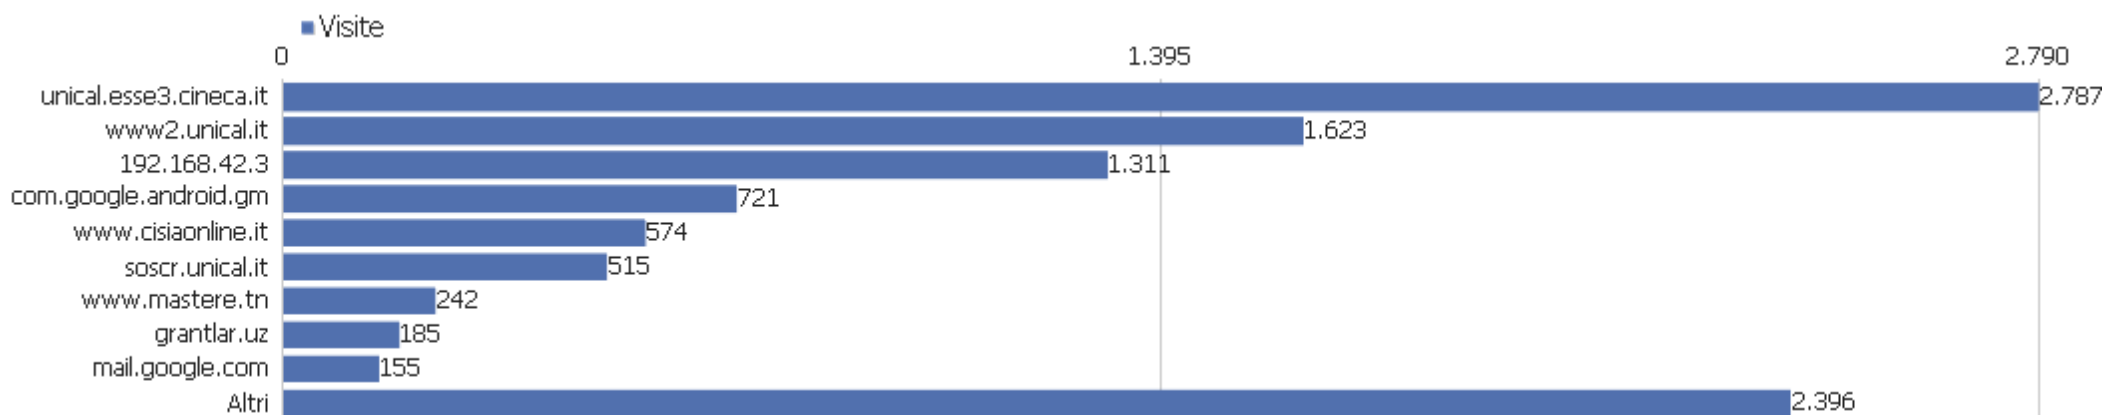

Siti web

Sito:	Visite	Azioni nel sito	Azioni per visita	Tempo medio sul sito	% rimbalzi	Ricavo
unical.esse3.cineca.it/index	2.614	12.000	5	00:05:32	40%	0 €
www2.unical.it/index	1.498	8.060	5	00:05:47	21%	0 €
192.168.42.3/index	1.311	1.662	1	00:01:42	82%	0 €
com.google.android.gm/index	712	2.613	4	00:05:12	38%	0 €
www.cisiaonline.it/index	559	2.053	4	00:05:06	38%	0 €
soscr.unical.it/index	502	1.402	3	00:02:48	49%	0 €
www.mastere.tn/index	218	958	4	00:04:55	27%	0 €
grantlar.uz/index	176	563	3	00:03:36	38%	0 €
mail.google.com/index	149	727	5	00:08:19	40%	0 €
unical.portaleamministrazionetrasparente.it/index	144	782	5	00:07:06	25%	0 €
cpcr.unical.it/index	137	210	2	00:02:28	77%	0 €
www.mat.unical.it/index	122	564	5	00:05:14	26%	0 €
informatica.unical.it/index	113	571	5	00:06:32	31%	0 €
www.corrieredellacalabria.it/index	100	173	2	00:00:53	77%	0 €
indesgua.org.gt/index	96	296	3	00:03:55	49%	0 €