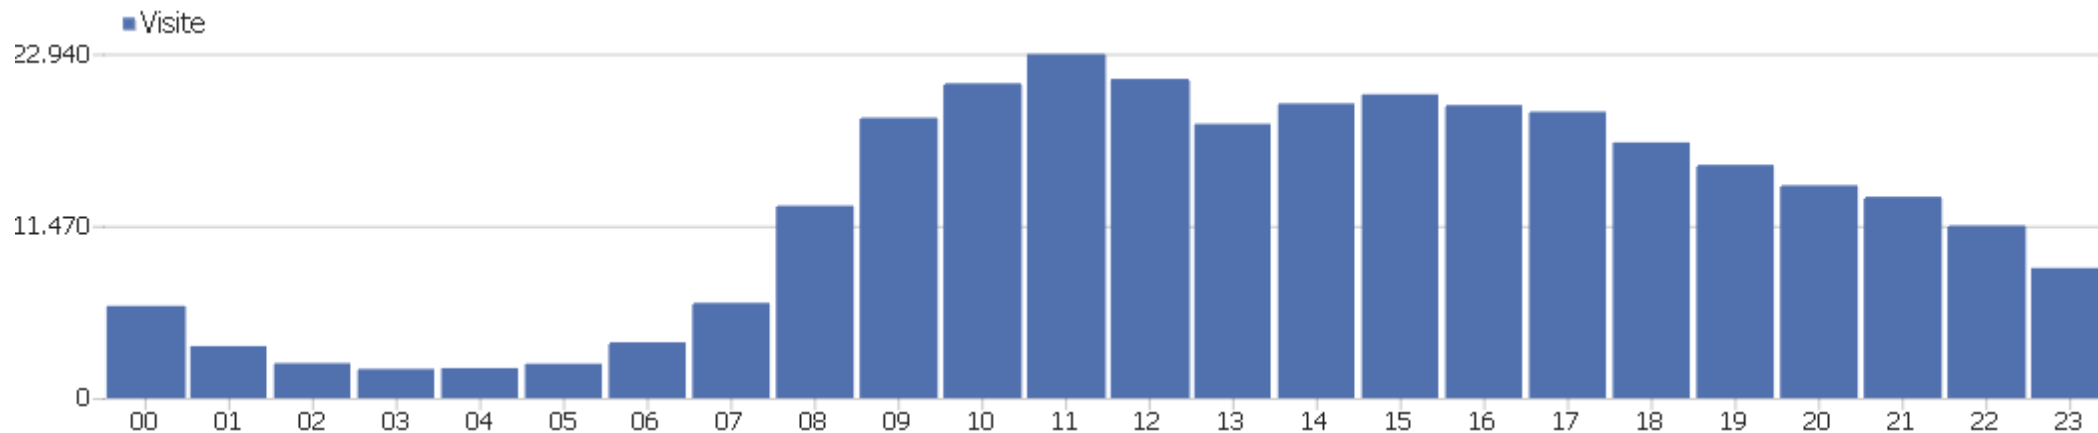

Visite per ora del server

Orario del server - ora (Inizio della visita)

Visite

Azioni nel sito

Azioni per visita

Tempo medio sul sito

% rimbalzi

Ricavo

Orario del server - ora (Inizio della visita)	Visite	Azioni nel sito	Azioni per visita	Tempo medio sul sito	% rimbalzi	Ricavo
00	6.142	24.013	4	00:03:56	44%	0 €
01	3.463	13.086	4	00:03:54	45%	0 €
02	2.326	9.043	4	00:04:13	45%	0 €
03	1.943	7.973	4	00:04:16	42%	0 €
04	1.996	8.090	4	00:04:08	41%	0 €
05	2.292	8.981	4	00:04:31	42%	0 €
06	3.717	13.309	4	00:03:40	45%	0 €
07	6.344	21.148	3	00:03:24	46%	0 €
08	12.823	40.387	3	00:03:47	46%	0 €
09	18.684	62.073	3	00:04:02	43%	0 €
10	20.977	69.961	3	00:03:59	42%	0 €
11	22.931	75.821	3	00:03:49	42%	0 €
12	21.271	68.941	3	00:03:33	44%	0 €
13	18.276	60.298	3	00:03:34	44%	0 €