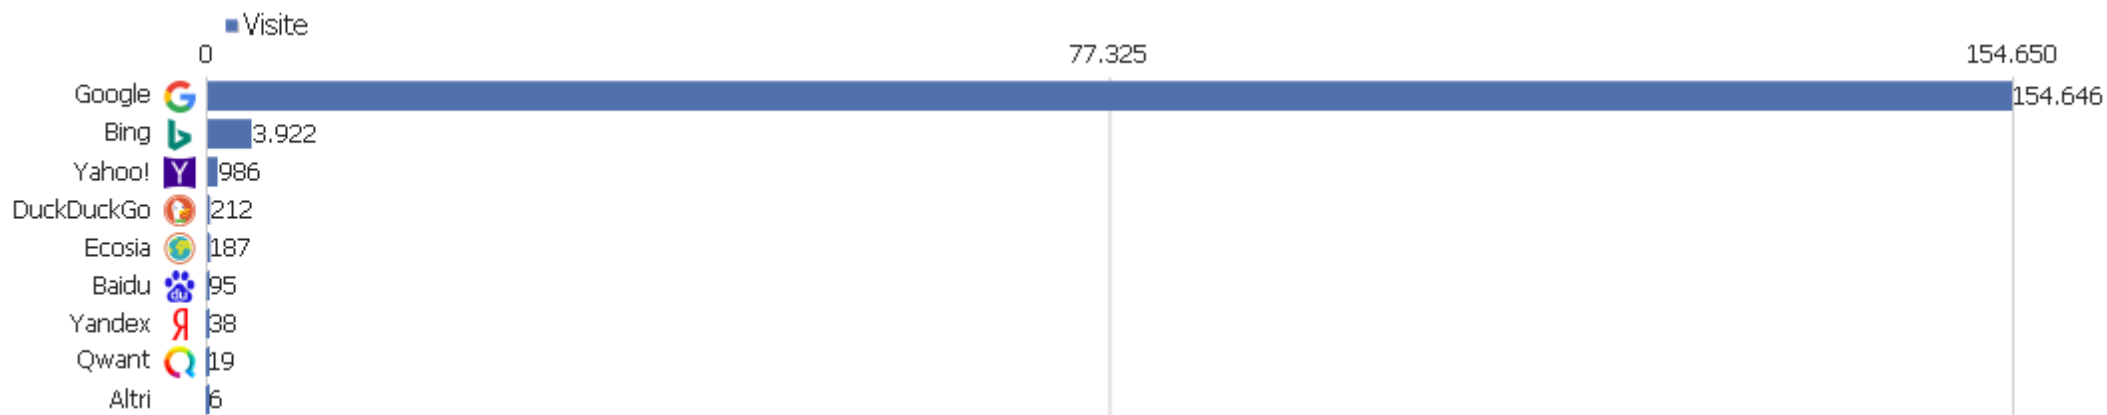

Motori di ricerca

Motore di ricerca	Visite	Azioni nel sito	Azioni per visita	Tempo medio sul sito	% rimbalzi	Ricavo
Google - Parola chiave non definita	154.536	560.024	4	00:03:46	40%	0 €
Bing - Parola chiave non definita	3.904	18.780	5	00:05:30	22%	0 €
Yahoo! - Parola chiave non definita	986	4.711	5	00:05:31	25%	0 €
DuckDuckGo - Parola chiave non definita	212	765	4	00:03:12	28%	0 €
Ecosia - Parola chiave non definita	187	733	4	00:03:36	35%	0 €
Baidu - Parola chiave non definita	93	151	2	00:00:56	85%	0 €
Yandex - Parola chiave non definita	38	157	4	00:04:13	39%	0 €
Google - university of calabria	29	174	6	00:05:10	10%	0 €
Qwant - Parola chiave non definita	19	112	6	00:05:54	16%	0 €
Google - Altri	11	60	6	00:10:24	27%	0 €
Google - calabria university	9	64	7	00:11:50	33%	0 €
Google - unical rubrica telefonica	6	7	1	00:02:47	83%	0 €
Bing - unical	5	18	4	00:04:49	40%	0 €
StartPage - Parola chiave non definita	5	19	4	00:00:30	60%	0 €
Google - https://www.unical.it/didattica/iscrivarsi-stu	3	12	4	00:07:08	33%	0 €