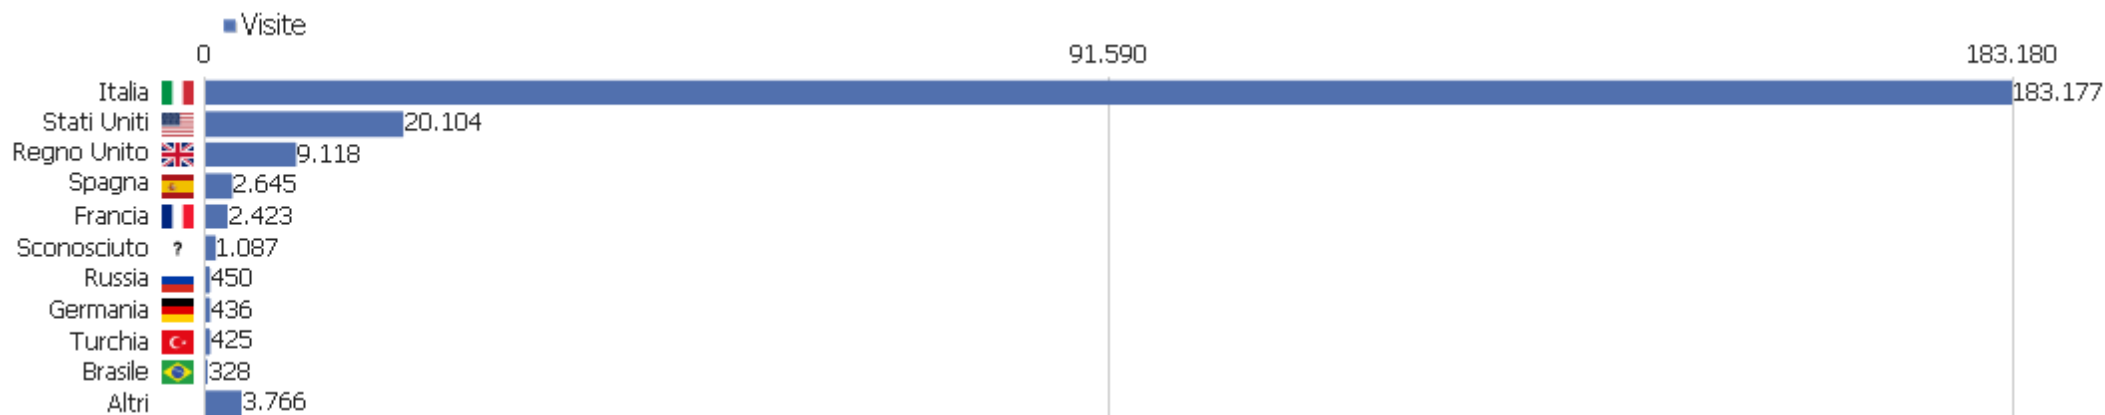

Paese

Paese	Visite	Azioni nel sito	Azioni per visita	Tempo medio sul sito	% rimbalzi	Ricavo
Italia	183.177	552.002	3	00:03:03	48%	0 €
Stati Uniti	20.104	71.798	4	00:03:48	44%	0 €
Regno Unito	9.118	30.594	3	00:03:10	44%	0 €
Spagna	2.645	11.251	4	00:05:16	40%	0 €
Francia	2.423	9.142	4	00:04:49	40%	0 €
Sconosciuto	1.087	3.211	3	00:02:57	54%	0 €
Russia	450	1.716	4	00:03:46	42%	0 €
Germania	436	1.362	3	00:02:25	48%	0 €
Turchia	425	2.066	5	00:05:10	34%	0 €
Brasile	328	1.254	4	00:04:15	42%	0 €
Pakistan	302	1.244	4	00:03:39	31%	0 €
Cina	283	913	3	00:03:21	58%	0 €
Messico	221	553	3	00:04:08	52%	0 €
Canada	198	683	3	00:04:20	42%	0 €
Portogallo	188	839	5	00:04:35	39%	0 €