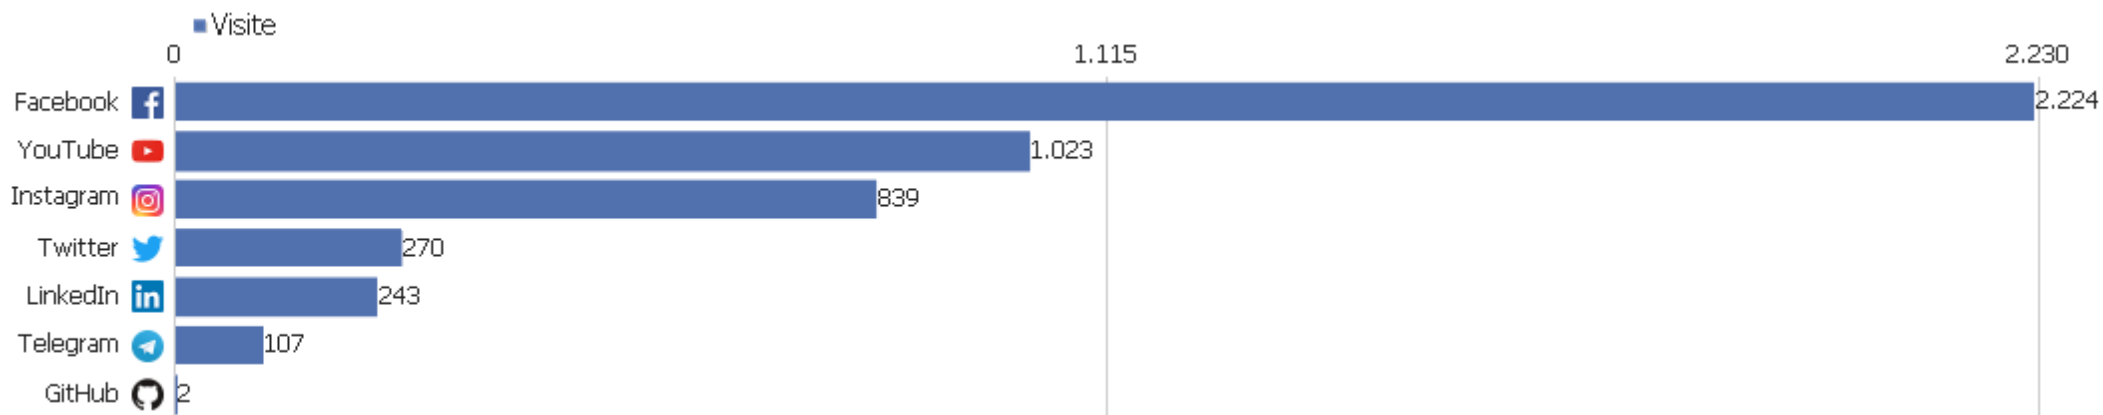

Social Networks

Social network	Visite	Azioni nel sito	Azioni per visita	Tempo medio sul sito	% rimbalzi	Tasso di conversione
Facebook - https://lm.facebook.com/	1.006	2.098	2	00:01:04	67%	0%
YouTube - https://www.youtube.com/	933	4.021	4	00:04:51	27%	0%
Instagram - https://l.instagram.com/	748	1.853	3	00:01:21	46%	0%
Facebook - http://m.facebook.com/	614	1.372	2	00:01:39	66%	0%
Facebook - https://l.facebook.com/	425	1.148	3	00:03:28	48%	0%
Twitter - https://t.co/	234	737	3	00:03:44	52%	0%
LinkedIn - https://www.linkedin.com/	143	235	2	00:00:34	76%	0%
LinkedIn - android-app://com.linkedin.android/	78	160	2	00:01:05	82%	0%
Telegram - android-app://org.telegram.messenger/	59	172	3	00:01:52	47%	0%
Facebook - https://www.facebook.com/	57	69	1	00:00:44	93%	0%
Facebook - http://m.facebook.com	56	85	2	00:00:52	80%	0%
Instagram - https://www.instagram.com/	54	66	1	00:00:10	83%	0%
Facebook - https://m.facebook.com/	32	84	3	00:02:21	56%	0%
YouTube -	32	288	9	00:18:28	0%	0%
Telegram - https://web.telegram.org/	29	182	6	00:12:08	28%	0%