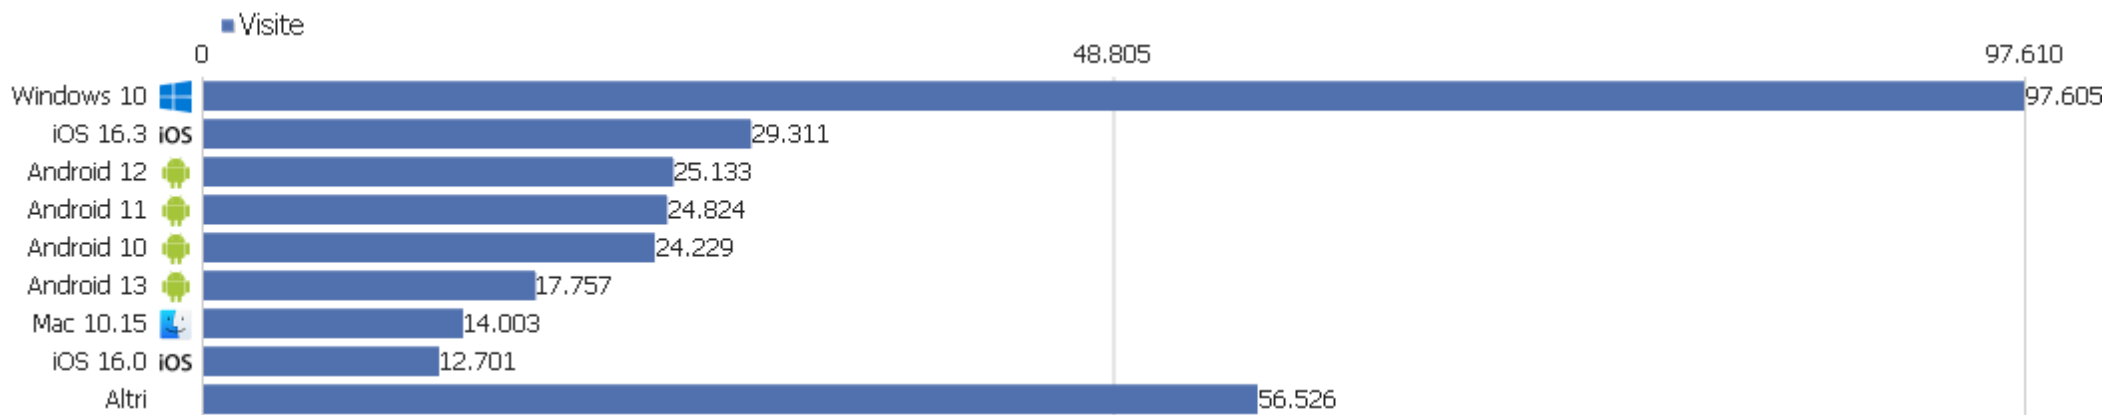

Versioni Sistema Operativo

Versione sistema operativo	Visite	Azioni nel sito	Azioni per visita	Tempo medio sul sito	% rimbalzi	Tasso di conversione
Windows 10	97.605	384.146	4	00:05:05	36%	0%
iOS iOS 16.3	29.311	75.035	3	00:02:23	54%	0%
Android 12	25.133	80.003	3	00:02:56	47%	0%
Android 11	24.824	89.626	4	00:03:23	44%	0%
Android 10	24.229	82.294	3	00:03:22	45%	0%
Android 13	17.757	54.410	3	00:02:32	49%	0%
Mac 10.15	14.003	49.314	4	00:03:38	43%	0%
iOS iOS 16.0	12.701	32.480	3	00:02:18	54%	0%
iOS iOS 16.1	11.671	30.087	3	00:02:24	54%	0%
Android 9	8.361	29.738	4	00:03:34	44%	0%
iOS iOS 16.2	8.042	21.136	3	00:02:24	53%	0%
iOS iOS 15.6	3.671	9.645	3	00:02:25	54%	0%
iOS iOS 15.7	2.901	8.305	3	00:02:47	50%	0%
Android 8.1	2.261	9.199	4	00:04:18	41%	0%