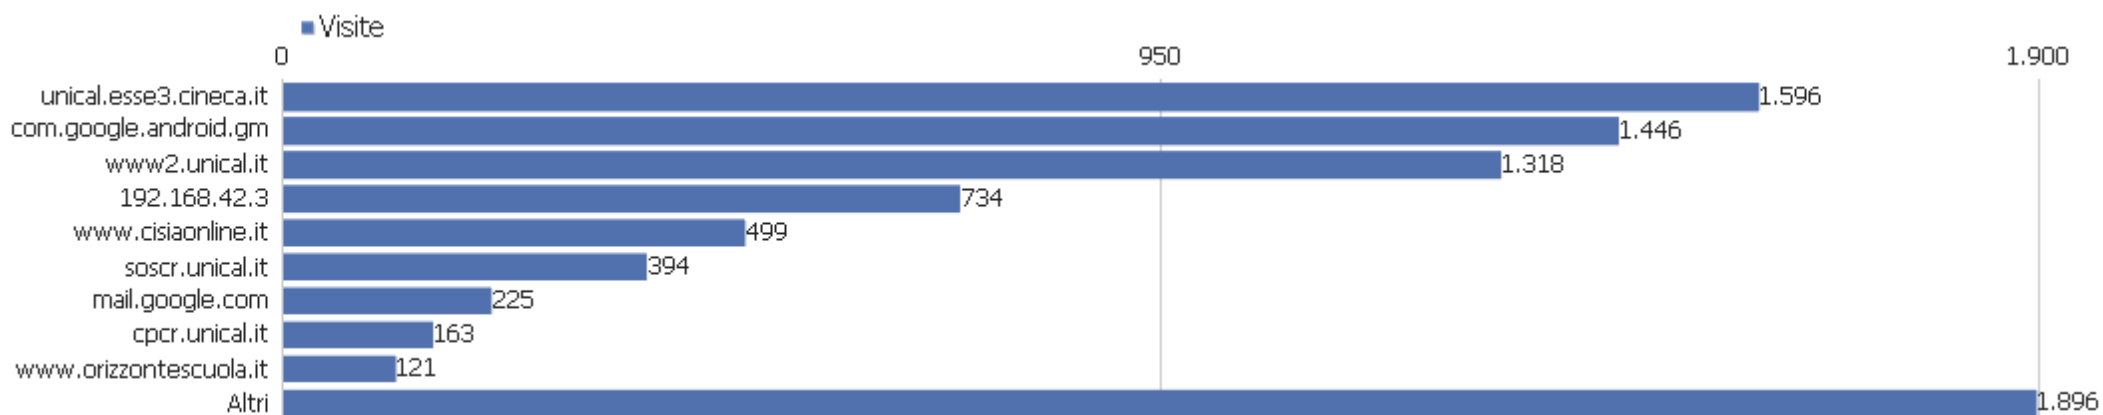

Siti web

Sito:	Visite	Azioni nel sito	Azioni per visita	Tempo medio sul sito	% rimbalzi	Ricavo
unical.esse3.cineca.it/index	1.498	6.584	4	00:05:45	40%	0 €
com.google.android.gm/index	1.435	4.095	3	00:03:33	43%	0 €
www2.unical.it/index	1.237	6.906	6	00:06:13	21%	0 €
192.168.42.3/index	733	825	1	00:00:44	92%	0 €
www.cisiaonline.it/index	482	2.304	5	00:06:59	33%	0 €
soscr.unical.it/index	378	1.274	3	00:05:51	43%	0 €
mail.google.com/index	211	923	4	00:06:55	40%	0 €
cpcr.unical.it/index	163	274	2	00:02:14	71%	0 €
www.orizzontescuola.it/index	117	228	2	00:00:53	56%	0 €
off270.miur.it/index	112	731	7	00:15:27	24%	0 €
www.mat.unical.it/index	96	430	5	00:05:51	23%	0 €
informatica.unical.it/index	87	356	4	00:04:59	30%	0 €
www.emcei.net/index	85	151	2	00:02:04	54%	0 €
unical.portaleamministrazionetrasparente.it/index	83	523	6	00:07:27	18%	0 €
elearning.unical.it/index	77	105	1	00:00:47	78%	0 €