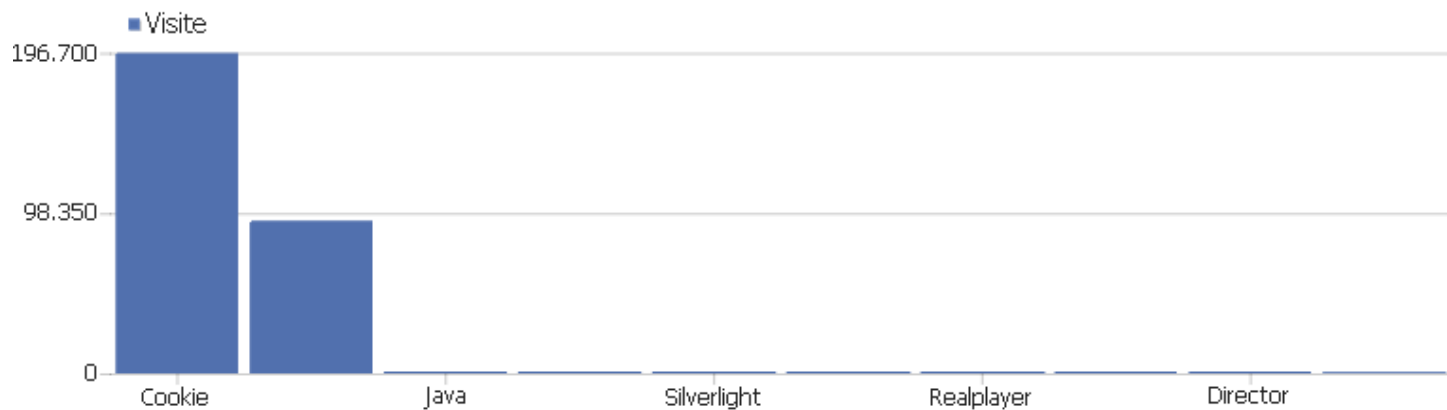

Plugin Browser

Plugin	Visite	% Visite
Cookie	196.692	100%
Pdf	93.765	48%
Java	374	0%
Flash	217	0%
Silverlight	62	0%
Windowsmedia	35	0%
Realplayer	19	0%
Quicktime	16	0%
Director	1	0%
Gears	0	0%