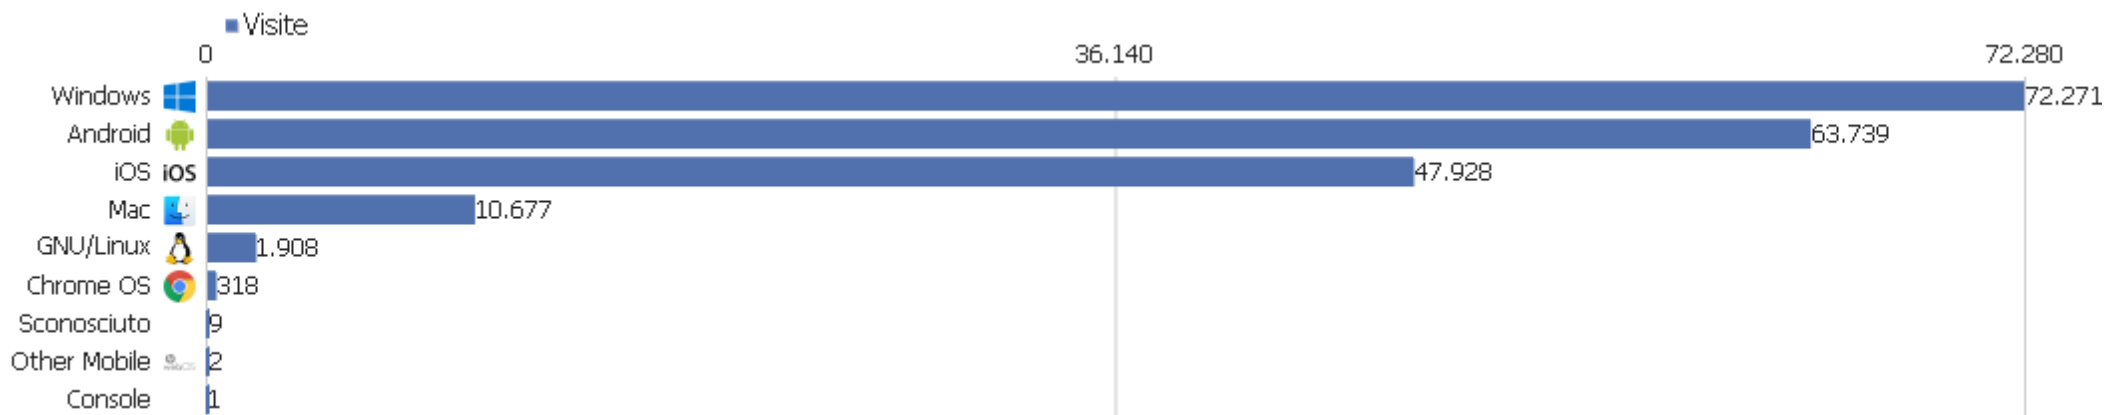

Famiglie Sistema Operativo

Famiglia sistema operativo	Visite	Azioni nel sito	Azioni per visita	Tempo medio sul sito	% rimbalzi	Tasso di conversione
Windows	72.271	277.564	4	00:04:44	36%	0%
Android	63.739	214.900	3	00:03:03	46%	0%
iOS	47.928	126.863	3	00:02:27	54%	0%
Mac	10.677	36.274	3	00:03:21	44%	0%
GNU/Linux	1.908	6.651	4	00:03:43	46%	0%
Chrome OS	318	1.181	4	00:03:56	50%	0%
Sconosciuto	9	10	1	00:00:02	89%	0%
Other Mobile	2	8	4	00:01:25	0%	0%
Console	1	1	1	00:00:00	100%	0%