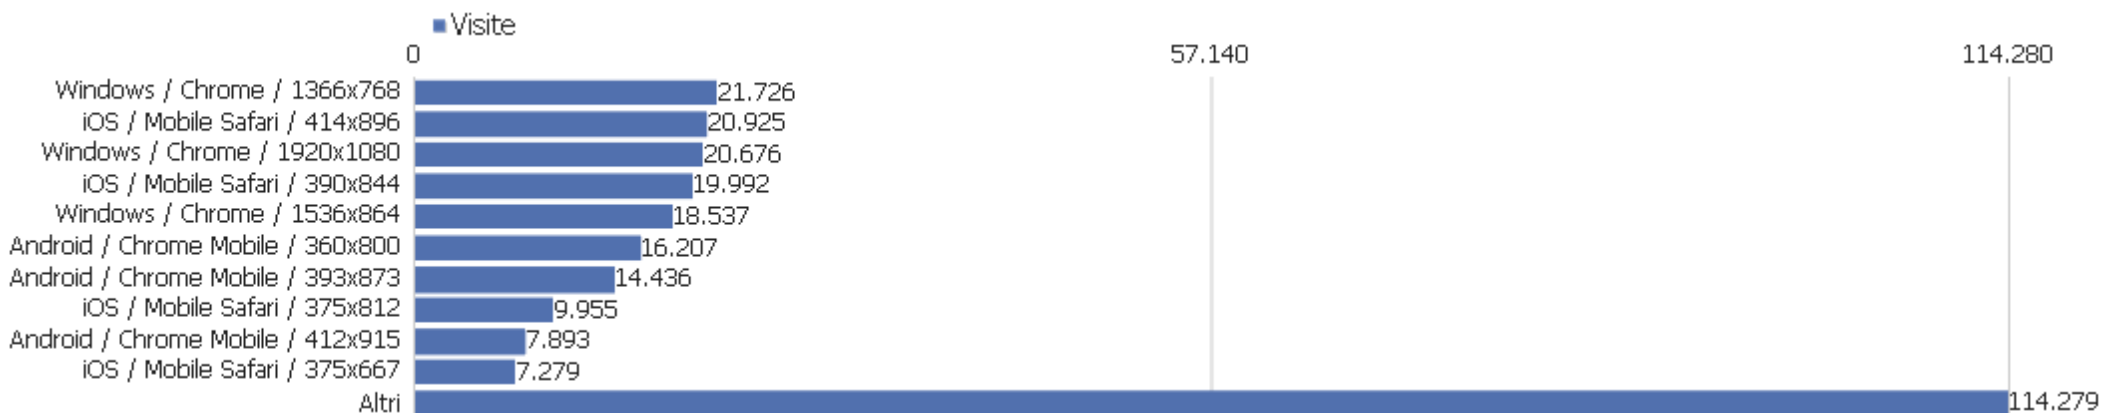

Configurazioni

Configurazione	Visite	Azioni nel sito	Azioni per visita	Tempo medio sul sito	% rimbalzi	Tasso di conversione
Windows / Chrome / 1366x768	21.726	95.266	4	00:05:58	33%	0%
iOS / Mobile Safari / 414x896	20.925	55.516	3	00:02:28	54%	0%
Windows / Chrome / 1920x1080	20.676	70.701	3	00:04:46	41%	0%
iOS / Mobile Safari / 390x844	19.992	50.390	3	00:02:21	54%	0%
Windows / Chrome / 1536x864	18.537	73.201	4	00:04:38	36%	0%
Android / Chrome Mobile / 360x800	16.207	56.902	4	00:03:31	45%	0%
Android / Chrome Mobile / 393x873	14.436	44.805	3	00:03:01	47%	0%
Altri	10.998	39.039	4	00:03:36	46%	0%
iOS / Mobile Safari / 375x812	9.955	25.060	3	00:02:26	54%	0%
Android / Chrome Mobile / 412x915	7.893	28.208	4	00:03:08	44%	0%
iOS / Mobile Safari / 375x667	7.279	18.593	3	00:02:34	54%	0%
Android / Chrome Mobile / 393x851	6.949	21.889	3	00:02:58	47%	0%
Android / Chrome Mobile / 360x780	6.616	21.590	3	00:03:01	44%	0%
Windows / Chrome / 1280x720	6.445	24.891	4	00:04:43	40%	0%
Mac / Safari / 1440x900	3.933	13.879	4	00:03:53	41%	0%