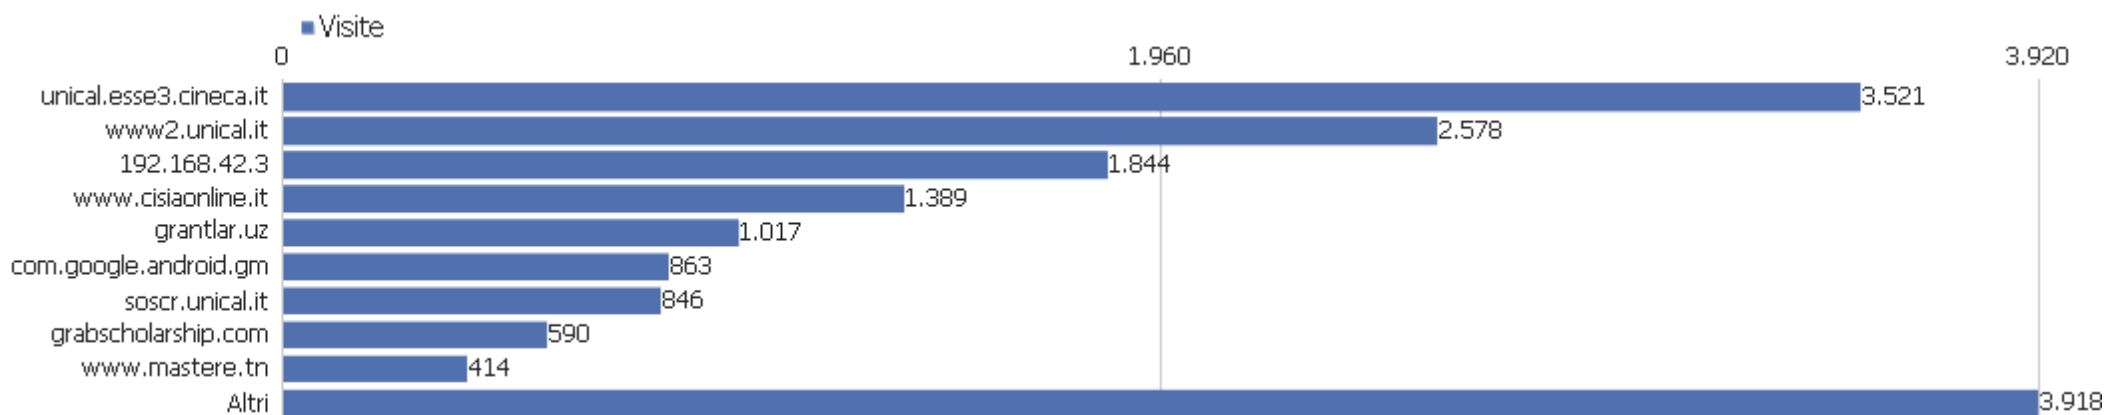

Siti web

Sito:	Visite	Azioni nel sito	Azioni per visita	Tempo medio sul sito	% rimbalzi	Ricavo
unical.esse3.cineca.it/index	3.268	17.046	5	00:07:01	36%	0 €
www2.unical.it/index	2.355	13.368	6	00:06:48	20%	0 €
192.168.42.3/index	1.842	2.224	1	00:02:16	88%	0 €
www.cisiaonline.it/index	1.354	4.559	3	00:04:22	39%	0 €
grantlar.uz/index	970	2.881	3	00:02:46	39%	0 €
com.google.android.gm/index	854	3.144	4	00:04:50	44%	0 €
soscr.unical.it/index	819	2.826	4	00:04:00	43%	0 €
grabscholarship.com/index	542	1.596	3	00:02:28	46%	0 €
www.mastere.tn/index	379	1.992	5	00:07:31	29%	0 €
mail.google.com/index	290	1.254	4	00:08:08	41%	0 €
www.corrieredellacalabria.it/index	267	634	2	00:01:43	71%	0 €
www.truescho.com/index	260	1.004	4	00:04:05	32%	0 €
cpcr.unical.it/index	181	285	2	00:01:17	77%	0 €
scholarshipscafe.com/index	148	622	4	00:03:59	33%	0 €
unical.portaleamministrazionetrasparente.it/index	134	788	6	00:09:33	27%	0 €