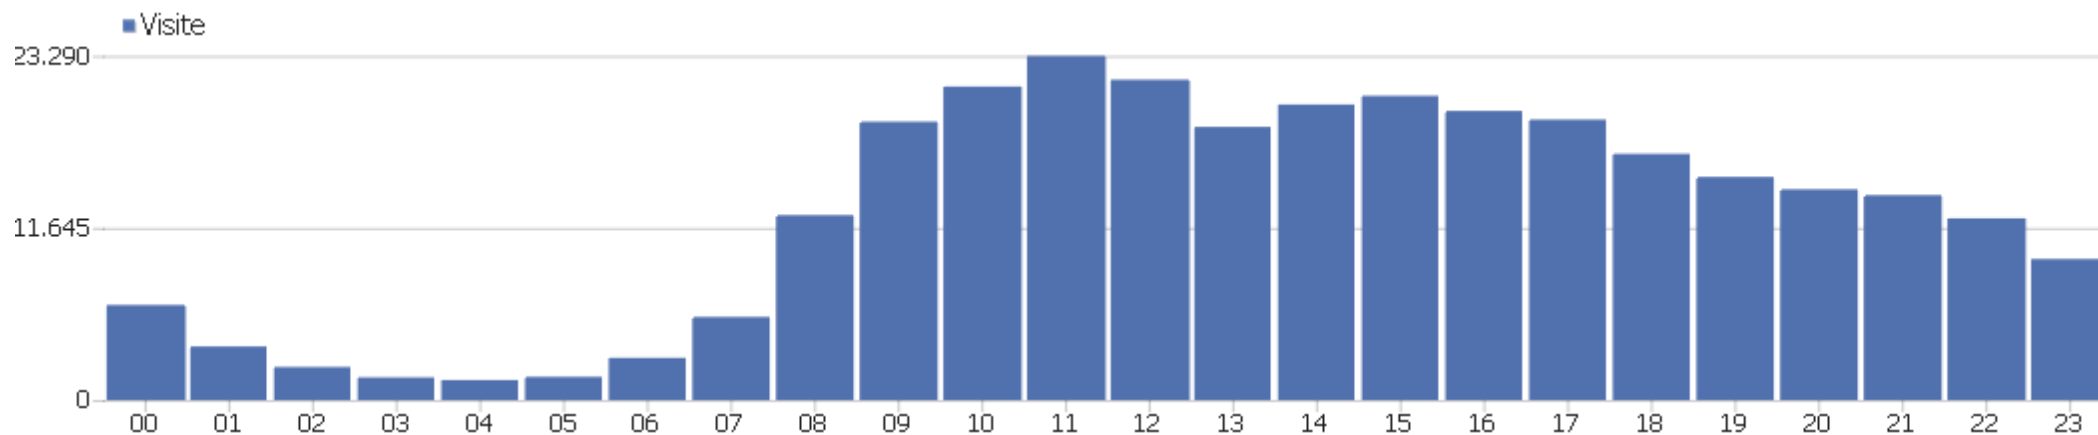

Visite per ora locale

Ora locale - ora (Inizio della visita)	Visite	Azioni nel sito	Azioni per visita	Tempo medio sul sito	% rimbalzi	Tasso di conversione
00	6.433	25.359	4	00:03:59	44%	0%
01	3.627	14.275	4	00:04:03	44%	0%
02	2.237	9.192	4	00:04:06	41%	0%
03	1.536	6.417	4	00:04:32	40%	0%
04	1.354	5.466	4	00:04:31	40%	0%
05	1.573	6.320	4	00:04:17	42%	0%
06	2.856	9.686	3	00:03:20	47%	0%
07	5.624	17.785	3	00:03:00	49%	0%
08	12.512	39.272	3	00:03:48	47%	0%
09	18.837	61.429	3	00:03:57	43%	0%
10	21.214	70.923	3	00:04:02	42%	0%
11	23.290	77.848	3	00:03:53	42%	0%
12	21.677	70.088	3	00:03:32	44%	0%
13	18.483	61.257	3	00:03:37	44%	0%