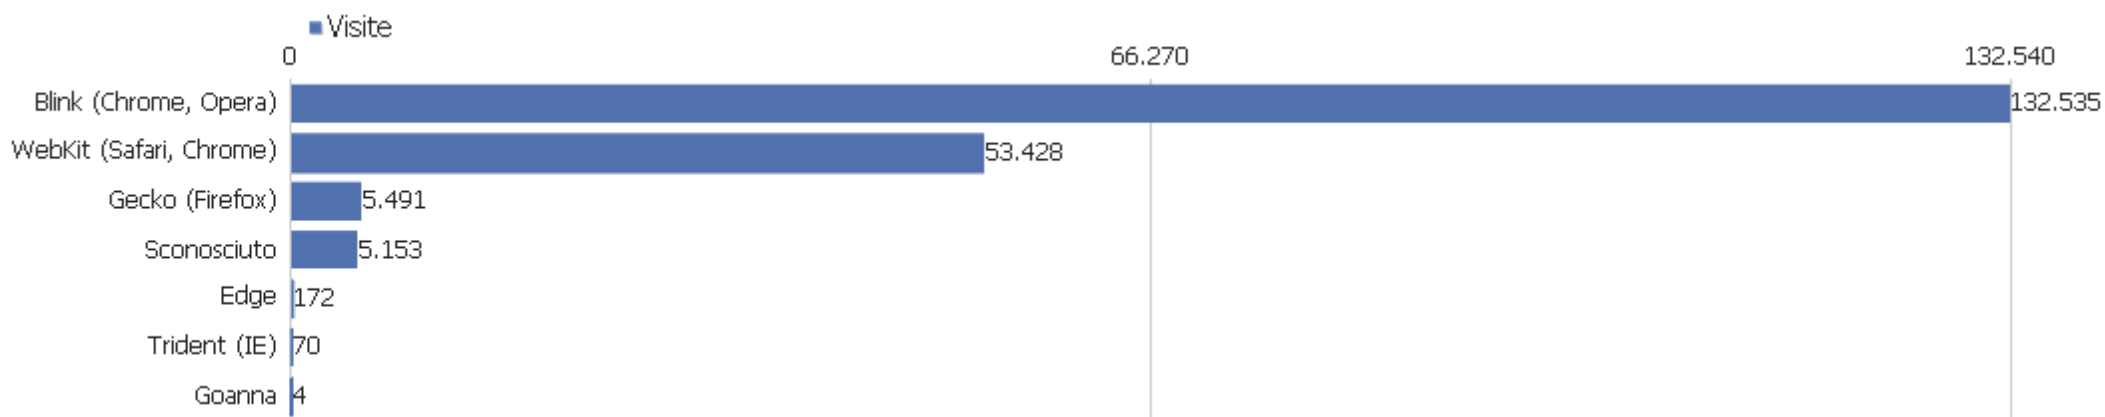

Motori browser

Motore browser	Visite	Azioni nel sito	Azioni per visita	Tempo medio sul sito	% rimbalzi	Tasso di conversione
Blink (Chrome, Opera)	132.535	482.531	4	00:03:58	40%	0%
WebKit (Safari, Chrome)	53.428	146.139	3	00:02:35	53%	0%
Gecko (Firefox)	5.491	19.026	4	00:04:07	39%	0%
Sconosciuto	5.153	14.658	3	00:02:06	50%	0%
Edge	172	525	3	00:02:44	45%	0%
Trident (IE)	70	560	8	00:01:43	46%	0%
Goanna	4	13	3	00:04:11	25%	0%