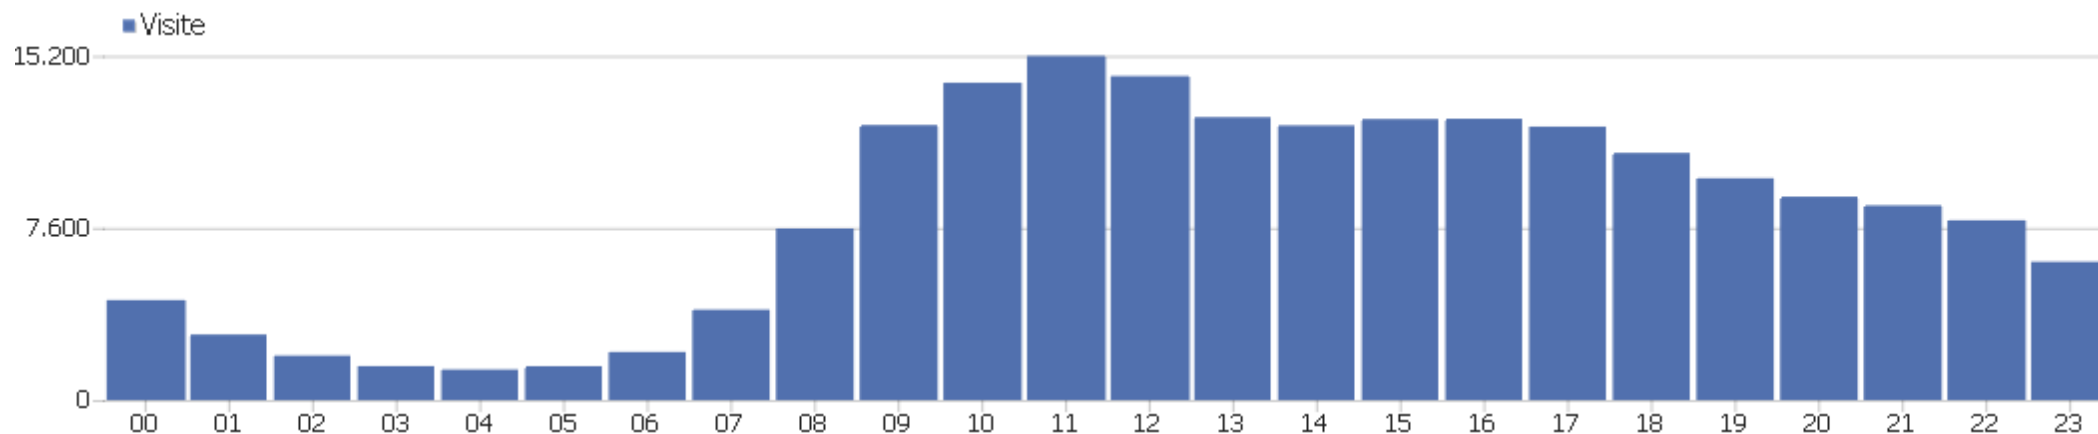

Visite per ora del server

Orario del server - ora (Inizio della visita)

Visite

Azioni nel sito

Azioni per visita

Tempo medio sul sito

% rimbalzi

Ricavo

Orario del server - ora (Inizio della visita)	Visite	Azioni nel sito	Azioni per visita	Tempo medio sul sito	% rimbalzi	Ricavo
00	4.416	16.143	4	00:03:35	45%	0 €
01	2.895	10.546	4	00:03:25	45%	0 €
02	1.964	7.964	4	00:03:59	43%	0 €
03	1.500	5.838	4	00:04:01	44%	0 €
04	1.350	5.054	4	00:03:52	44%	0 €
05	1.496	5.727	4	00:04:10	43%	0 €
06	2.125	8.061	4	00:04:04	42%	0 €
07	3.994	12.915	3	00:03:15	47%	0 €
08	7.579	24.460	3	00:03:49	45%	0 €
09	12.144	39.977	3	00:03:59	41%	0 €
10	14.014	46.743	3	00:03:56	41%	0 €
11	15.200	49.518	3	00:03:42	42%	0 €
12	14.308	47.739	3	00:03:36	42%	0 €
13	12.492	40.717	3	00:03:18	44%	0 €