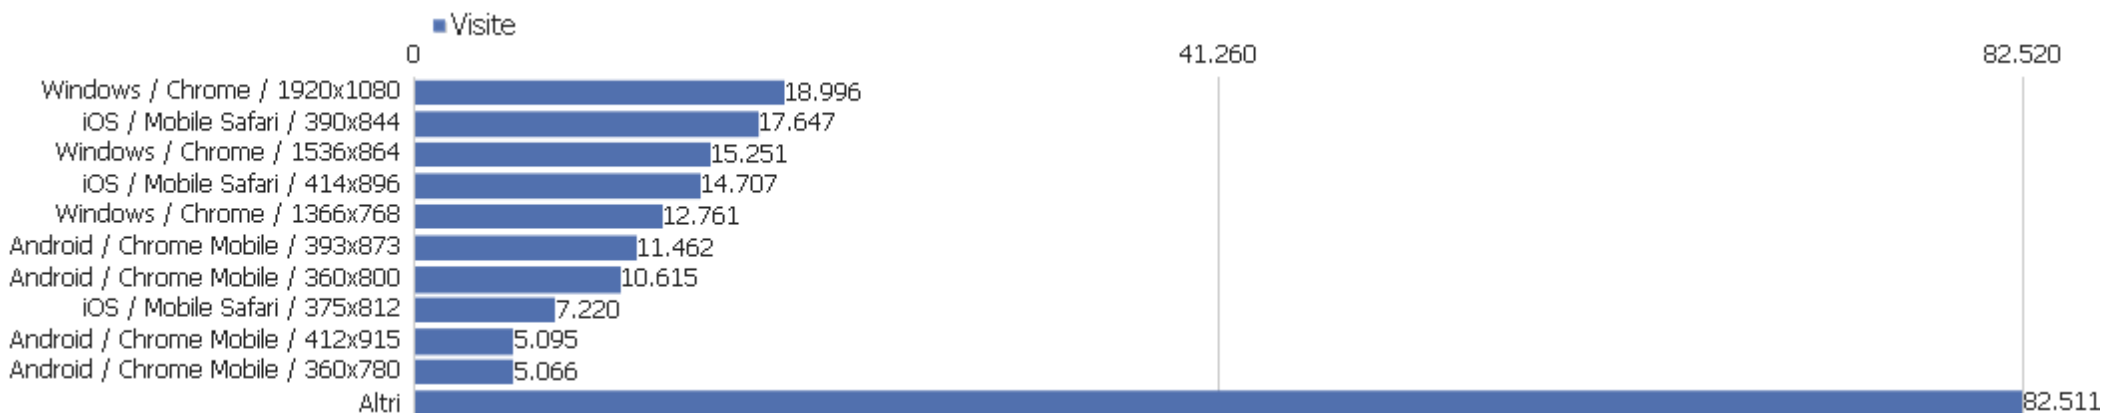

Configurazioni

Configurazione	Visite	Azioni nel sito	Azioni per visita	Tempo medio sul sito	% rimbalzi	Tasso di conversione
Windows / Chrome / 1920x1080	18.996	65.960	4	00:04:37	39%	0%
iOS / Mobile Safari / 390x844	17.647	43.649	3	00:02:17	55%	0%
Windows / Chrome / 1536x864	15.251	55.821	4	00:03:54	39%	0%
iOS / Mobile Safari / 414x896	14.707	38.267	3	00:02:20	54%	0%
Windows / Chrome / 1366x768	12.761	47.821	4	00:04:34	38%	0%
Android / Chrome Mobile / 393x873	11.462	33.818	3	00:02:38	49%	0%
Android / Chrome Mobile / 360x800	10.615	31.735	3	00:02:43	48%	0%
Altri	9.488	26.745	3	00:02:46	54%	0%
iOS / Mobile Safari / 375x812	7.220	17.322	2	00:02:03	58%	0%
Android / Chrome Mobile / 412x915	5.095	17.313	3	00:02:57	46%	0%
Android / Chrome Mobile / 360x780	5.066	15.056	3	00:02:50	46%	0%
Android / Chrome Mobile / 393x851	4.927	15.215	3	00:02:49	47%	0%
iOS / Mobile Safari / 375x667	4.672	11.532	3	00:02:24	55%	0%
Windows / Chrome / 1280x720	4.294	14.742	3	00:03:47	40%	0%
Mac / Safari / 1440x900	3.517	12.171	4	00:03:34	43%	0%