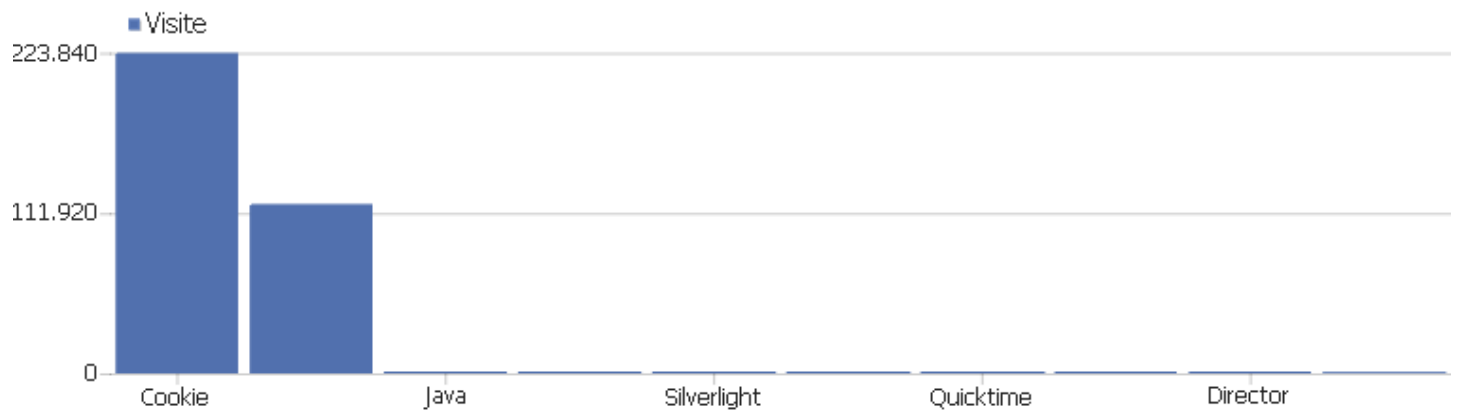

Plugin Browser

Plugin	Visite	% Visite
Cookie	223.835	100%
Pdf	118.292	53%
Java	476	0%
Flash	230	0%
Silverlight	63	0%
Windowsmedia	48	0%
Quicktime	22	0%
Realplayer	16	0%
Director	8	0%
Gears	0	0%