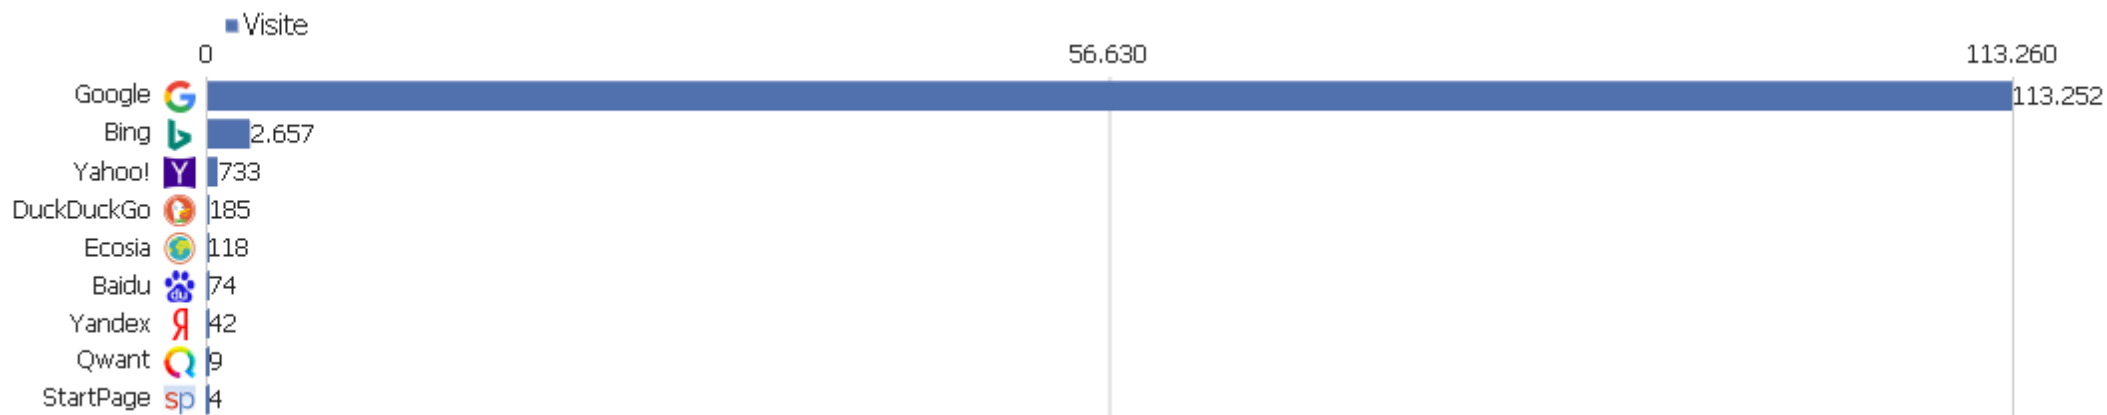

Motori di ricerca

Motore di ricerca	Visite	Azioni nel sito	Azioni per visita	Tempo medio sul sito	% rimbalzi	Ricavo
Google - Parola chiave non definita	113.180	408.323	4	00:03:39	40%	0 €
Bing - Parola chiave non definita	2.639	12.744	5	00:05:04	20%	0 €
Yahoo! - Parola chiave non definita	733	3.443	5	00:05:02	20%	0 €
DuckDuckGo - Parola chiave non definita	185	642	4	00:03:14	37%	0 €
Ecosia - Parola chiave non definita	118	379	3	00:02:41	44%	0 €
Baidu - Parola chiave non definita	73	140	2	00:01:33	84%	0 €
Yandex - Parola chiave non definita	42	125	3	00:01:27	57%	0 €
Google - university of calabria	23	123	5	00:04:21	4%	0 €
Qwant - Parola chiave non definita	9	37	4	00:05:32	56%	0 €
Google - https://www.unical.it/	4	11	3	00:01:56	25%	0 €
Google - unical rubrica telefonica	4	19	5	00:04:12	50%	0 €
StartPage - Parola chiave non definita	4	5	1	00:00:27	75%	0 €
Bing - unical admission	3	6	2	00:00:10	0%	0 €
Google - uni of calabria robotics and automation course	3	3	1	00:00:00	100%	0 €
Google - university of calabria apply online	3	26	9	00:03:47	0%	0 €