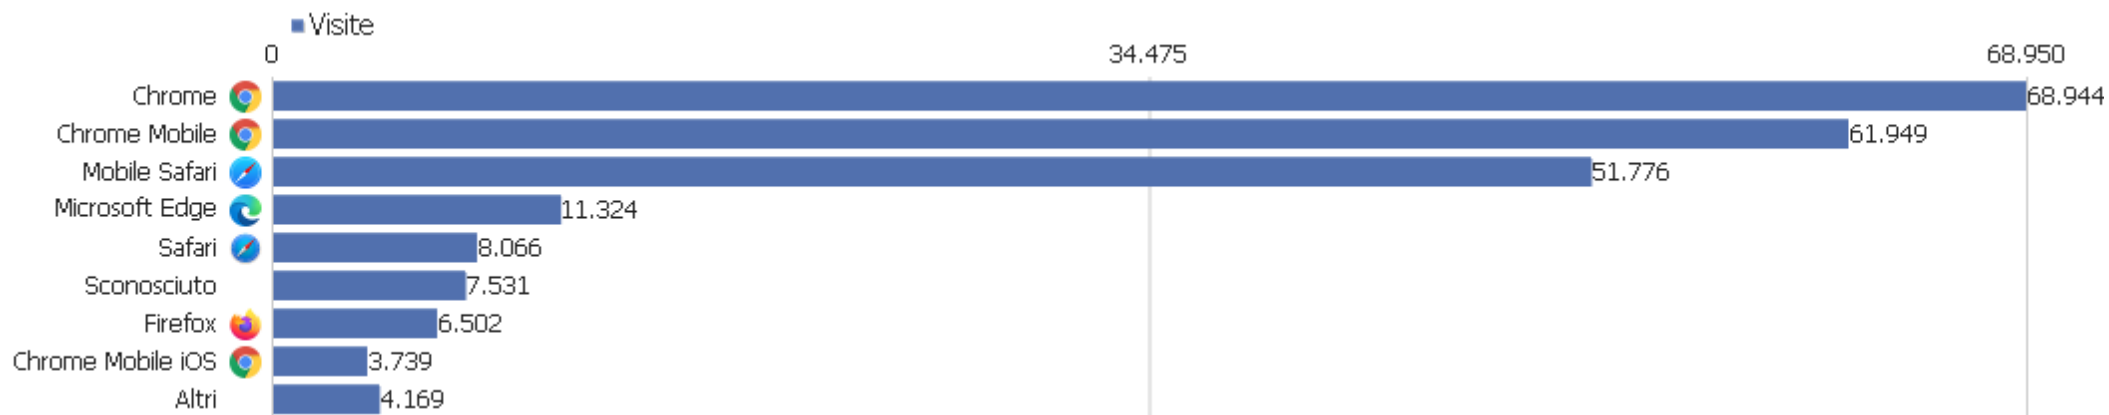

Browser

Browser	Visite	Azioni nel sito	Azioni per visita	Tempo medio sul sito	% rimbalzi	Tasso di conversione
Chrome	68.944	242.041	4	00:04:06	40%	0%
Chrome Mobile	61.949	190.355	3	00:02:50	47%	0%
Mobile Safari	51.776	131.123	3	00:02:16	55%	0%
Microsoft Edge	11.324	47.255	4	00:04:52	33%	0%
Safari	8.066	27.037	3	00:03:17	44%	0%
Sconosciuto	7.531	15.966	2	00:01:26	66%	0%
Firefox	6.502	22.550	4	00:04:16	41%	0%
Chrome Mobile iOS	3.739	9.425	3	00:02:29	55%	0%
Opera	741	2.089	3	00:03:39	55%	0%
Samsung Browser	700	1.932	3	00:02:44	55%	0%
MIUI Browser	679	1.549	2	00:01:54	57%	0%
Huawei Browser	420	1.479	4	00:03:02	41%	0%
Chrome Webview	314	868	3	00:01:58	59%	0%
Firefox Mobile	308	1.152	4	00:03:07	43%	0%
Opera Mobile	285	996	4	00:03:01	42%	0%