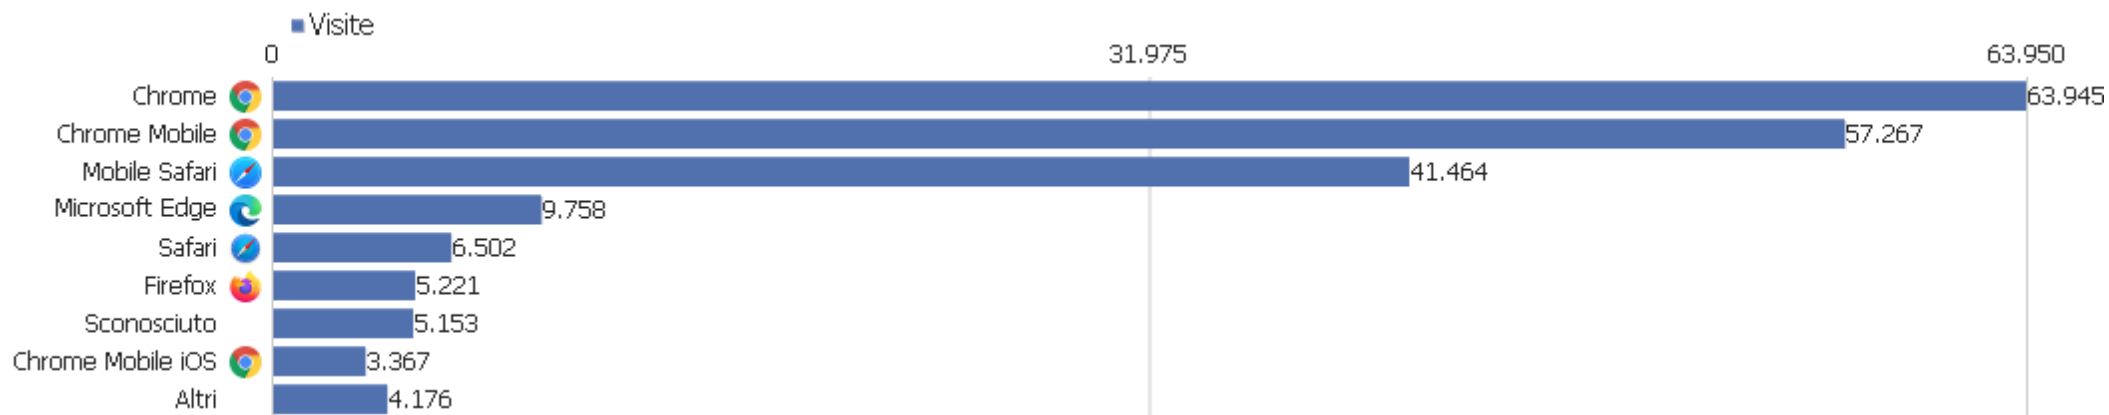

Browser

Browser	Visite	Azioni nel sito	Azioni per visita	Tempo medio sul sito	% rimbalzi	Tasso di conversione
Chrome	63.945	241.290	4	00:04:37	37%	0%
Chrome Mobile	57.267	193.697	3	00:03:05	45%	0%
Mobile Safari	41.464	108.305	3	00:02:25	54%	0%
Microsoft Edge	9.758	41.469	4	00:04:56	32%	0%
Safari	6.502	22.270	3	00:03:29	44%	0%
Firefox	5.221	17.978	3	00:04:11	39%	0%
Sconosciuto	5.153	14.658	3	00:02:06	50%	0%
Chrome Mobile iOS	3.367	9.094	3	00:02:40	53%	0%
Opera	785	2.710	4	00:03:19	49%	0%
Samsung Browser	694	2.023	3	00:02:51	57%	0%
MIUI Browser	537	1.731	3	00:02:40	54%	0%
Chrome Webview	441	2.006	5	00:03:14	41%	0%
Huawei Browser	355	1.225	4	00:03:16	43%	0%
Opera Mobile	286	1.347	5	00:05:14	43%	0%
Firefox Mobile	270	1.048	4	00:03:03	41%	0%