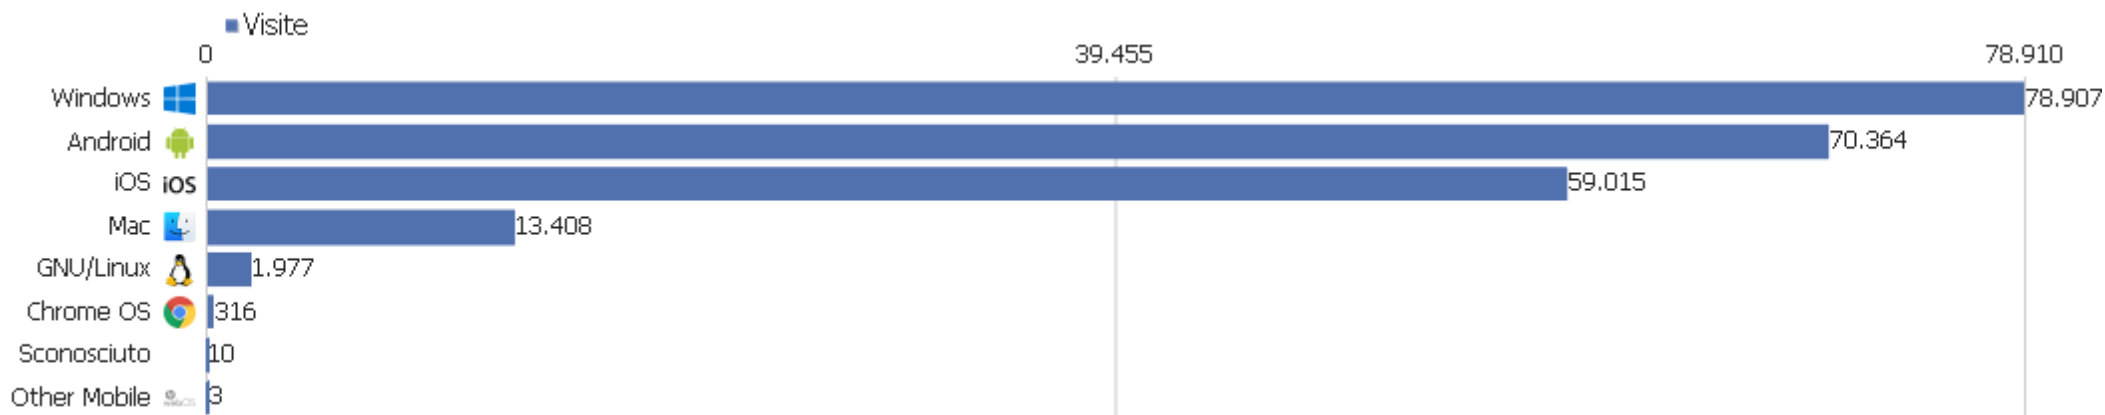

Famiglie Sistema Operativo

Famiglia sistema operativo	Visite	Azioni nel sito	Azioni per visita	Tempo medio sul sito	% rimbalzi	Tasso di conversione
Windows	78.907	285.743	4	00:04:17	39%	0%
Android	70.364	210.243	3	00:02:42	49%	0%
iOS	59.015	150.625	3	00:02:17	55%	0%
Mac	13.408	44.255	3	00:03:20	44%	0%
GNU/Linux	1.977	6.072	3	00:03:07	50%	0%
Chrome OS	316	1.057	3	00:03:43	51%	0%
Sconosciuto	10	16	2	00:02:20	80%	0%
Other Mobile	3	4	1	00:01:44	67%	0%