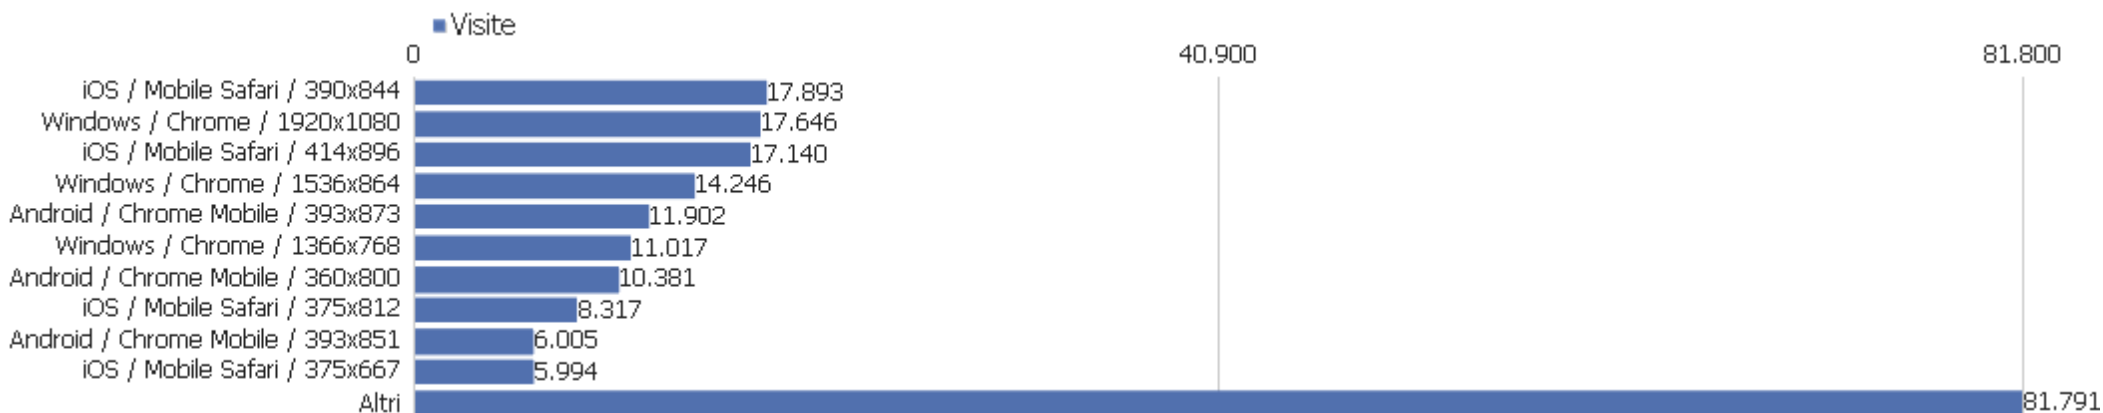

Configurazioni

Configurazione	Visite	Azioni nel sito	Azioni per visita	Tempo medio sul sito	% rimbalzi	Tasso di conversione
iOS / Mobile Safari / 390x844	17.893	47.086	3	00:02:49	51%	0%
Windows / Chrome / 1920x1080	17.646	59.362	3	00:04:27	41%	0%
iOS / Mobile Safari / 414x896	17.140	48.153	3	00:02:54	50%	0%
Windows / Chrome / 1536x864	14.246	54.967	4	00:04:14	36%	0%
Android / Chrome Mobile / 393x873	11.902	35.838	3	00:02:52	44%	0%
Windows / Chrome / 1366x768	11.017	43.611	4	00:04:35	35%	0%
Android / Chrome Mobile / 360x800	10.381	32.502	3	00:02:48	45%	0%
iOS / Mobile Safari / 375x812	8.317	20.725	3	00:02:31	52%	0%
Altri	6.269	19.957	3	00:02:56	48%	0%
Android / Chrome Mobile / 393x851	6.005	18.409	3	00:02:50	45%	0%
iOS / Mobile Safari / 375x667	5.994	15.315	3	00:02:34	51%	0%
Android / Chrome Mobile / 412x915	5.746	19.963	4	00:03:13	41%	0%
Android / Chrome Mobile / 360x780	5.413	17.533	3	00:03:05	43%	0%
Windows / Chrome / 1280x720	3.982	14.148	4	00:03:59	40%	0%
Mac / Safari / 1440x900	3.359	11.628	4	00:03:46	43%	0%