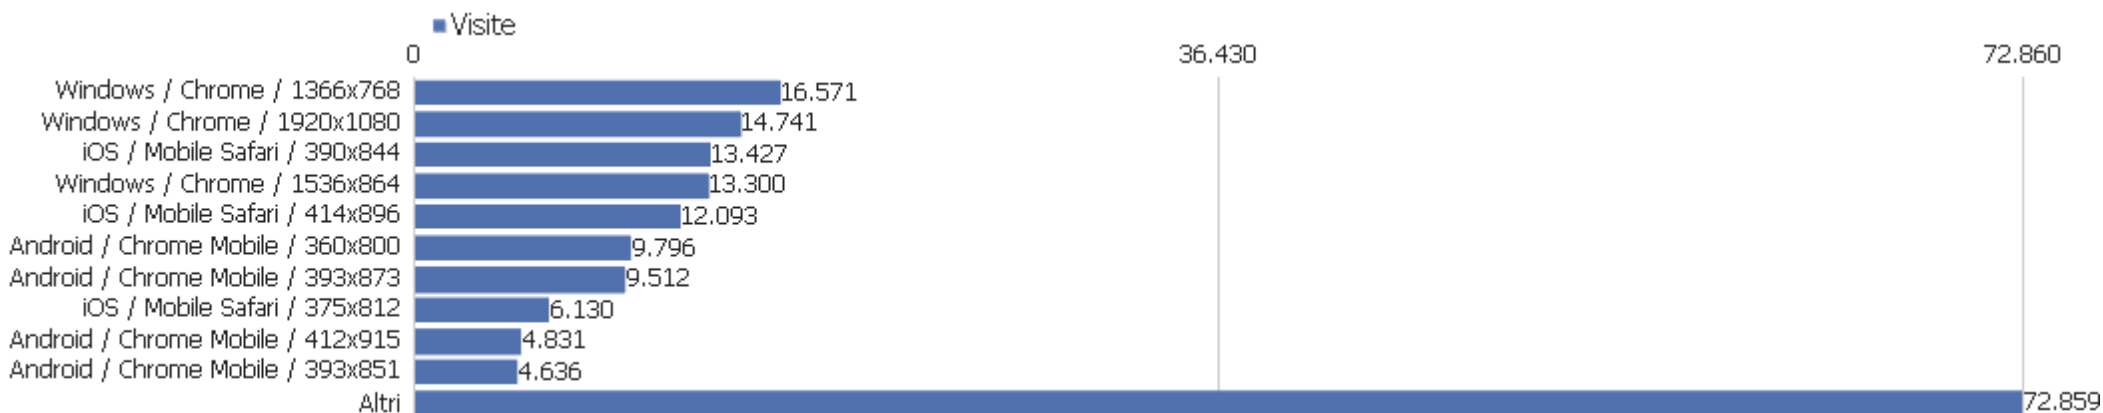

Configurazioni

Configurazione	Visite	Azioni nel sito	Azioni per visita	Tempo medio sul sito	% rimbalzi	Tasso di conversione
Windows / Chrome / 1366x768	16.571	69.131	4	00:05:23	33%	0%
Windows / Chrome / 1920x1080	14.741	50.323	3	00:04:40	40%	0%
iOS / Mobile Safari / 390x844	13.427	34.200	3	00:02:21	54%	0%
Windows / Chrome / 1536x864	13.300	50.864	4	00:04:27	36%	0%
iOS / Mobile Safari / 414x896	12.093	33.028	3	00:02:35	53%	0%
Android / Chrome Mobile / 360x800	9.796	32.414	3	00:03:00	45%	0%
Android / Chrome Mobile / 393x873	9.512	29.040	3	00:02:46	47%	0%
Altri	8.541	29.101	3	00:03:35	44%	0%
iOS / Mobile Safari / 375x812	6.130	15.337	3	00:02:21	55%	0%
Android / Chrome Mobile / 412x915	4.831	17.039	4	00:03:10	45%	0%
Android / Chrome Mobile / 393x851	4.636	14.549	3	00:02:45	49%	0%
Windows / Chrome / 1280x720	4.584	17.018	4	00:04:10	38%	0%
Android / Chrome Mobile / 360x780	4.426	14.723	3	00:03:09	43%	0%
iOS / Mobile Safari / 375x667	4.329	10.686	3	00:02:20	56%	0%
Mac / Safari / 1440x900	2.750	9.575	4	00:03:48	42%	0%