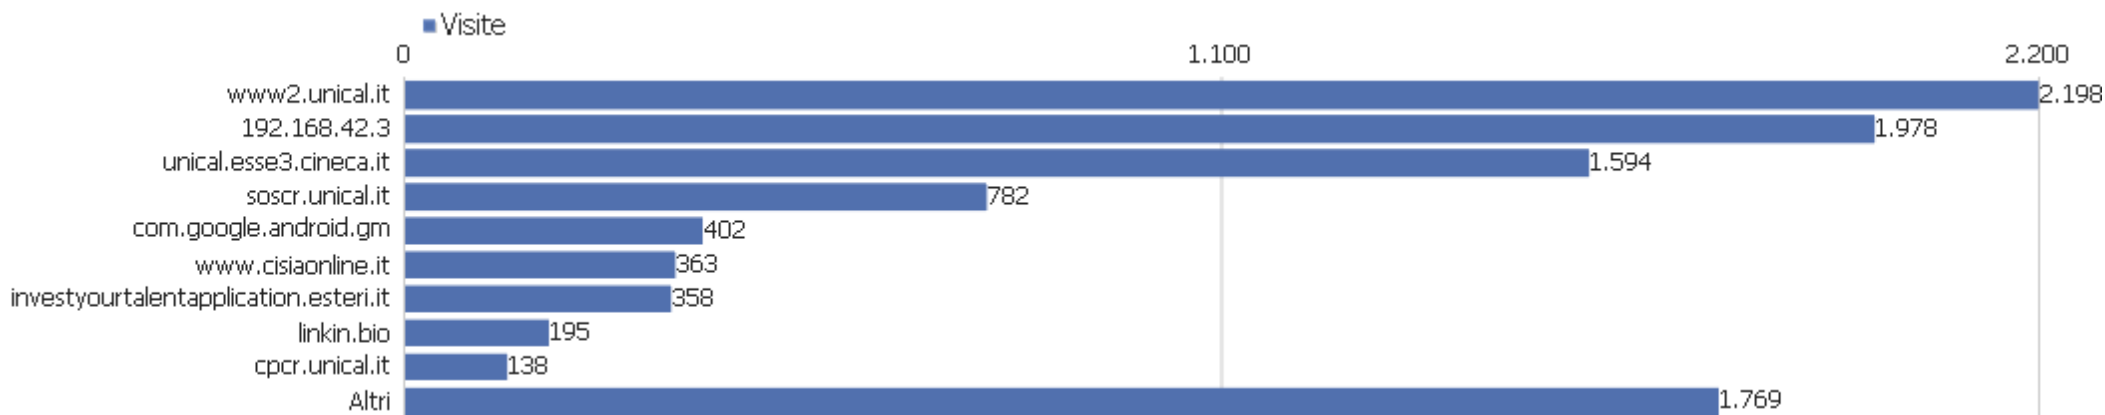

Siti web

Sito:	Visite	Azioni nel sito	Azioni per visita	Tempo medio sul sito	% rimbalzi	Ricavo
www2.unical.it/index	2.066	10.759	5	00:05:53	23%	0 €
192.168.42.3/index	1.975	2.150	1	00:00:55	93%	0 €
unical.esse3.cineca.it/index	1.546	5.673	4	00:04:17	42%	0 €
soscr.unical.it/index	755	2.413	3	00:03:39	43%	0 €
com.google.android.gm/index	398	1.162	3	00:03:32	42%	0 €
investyourtalentapplication.esteri.it/index	355	1.017	3	00:03:40	54%	0 €
www.cisiaonline.it/index	355	984	3	00:03:51	51%	0 €
linkin.bio/index	194	313	2	00:00:46	63%	0 €
cpcr.unical.it/index	138	216	2	00:03:00	75%	0 €
www.mastere.tn/index	120	391	3	00:03:08	45%	0 €
unical.portaleamministrazionetrasparente.it/index	117	609	5	00:07:23	27%	0 €
mail.google.com/index	101	360	4	00:06:14	45%	0 €
www.unirc.it/index	80	127	2	00:00:25	73%	0 €
www.iacchite.blog/index	75	130	2	00:01:46	72%	0 €
www.corrieredellacalabria.it/index	73	126	2	00:01:00	66%	0 €