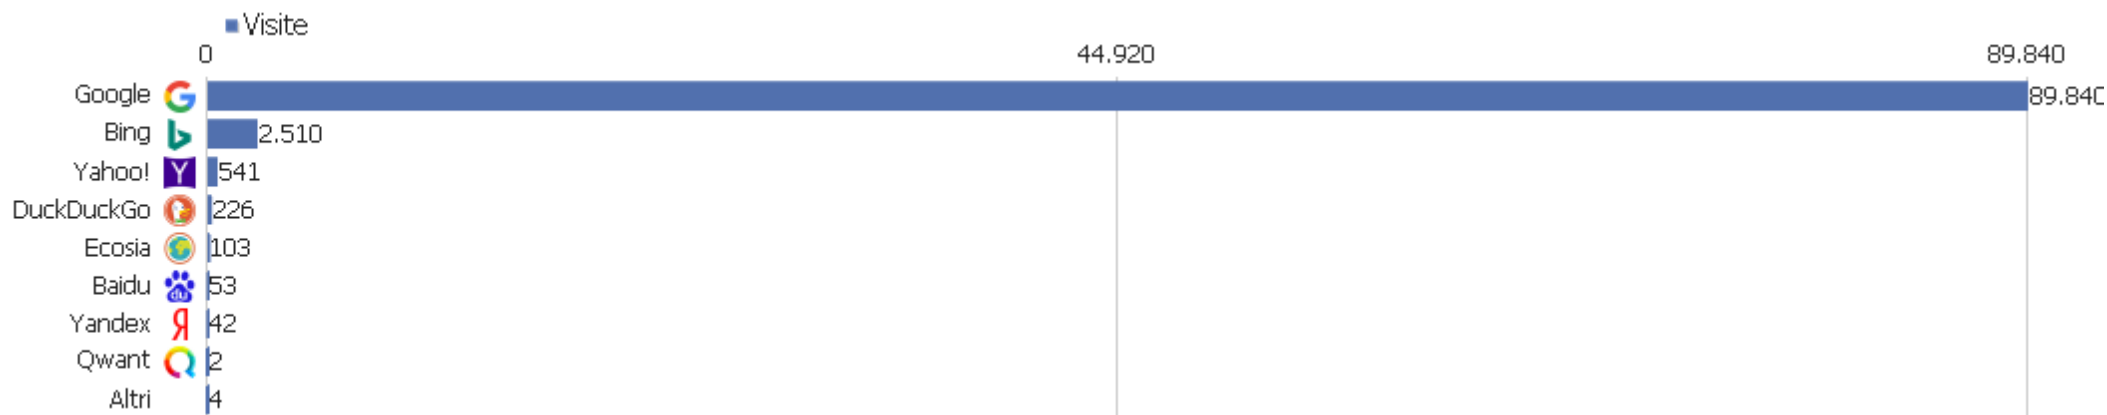

Motori di ricerca

Motore di ricerca	Visite	Azioni nel sito	Azioni per visita	Tempo medio sul sito	% rimbalzi	Ricavo
Google - Parola chiave non definita	89.790	385.042	4	00:01:47	34%	0 €
Bing - Parola chiave non definita	2.495	12.039	5	00:02:11	23%	0 €
Yahoo! - Parola chiave non definita	541	2.574	5	00:01:42	21%	0 €
DuckDuckGo - Parola chiave non definita	226	909	4	00:01:16	25%	0 €
Ecosia - Parola chiave non definita	103	453	4	00:00:34	30%	0 €
Baidu - Parola chiave non definita	53	73	1	00:00:00	85%	0 €
Yandex - Parola chiave non definita	42	154	4	00:02:36	52%	0 €
Google - university of calabria	7	31	4	00:01:30	14%	0 €
Google - https://www.unical.it/didattica/offerta-format	3	22	7	00:04:32	0%	0 €
Bing - unical	2	2	1	00:00:00	100%	0 €
Google - apply university of calabria italy	2	14	7	00:02:01	0%	0 €
Google - https://www.unical.it/didattica/isciversi-stu	2	4	2	00:00:04	0%	0 €
Google - https://www.unical.it/storage/cds/4108/activit	2	2	1	00:00:00	100%	0 €
Google - rubrica telefonica unical	2	14	7	00:08:37	50%	0 €
Google - unical rubrica telefonica	2	28	14	00:15:34	0%	0 €