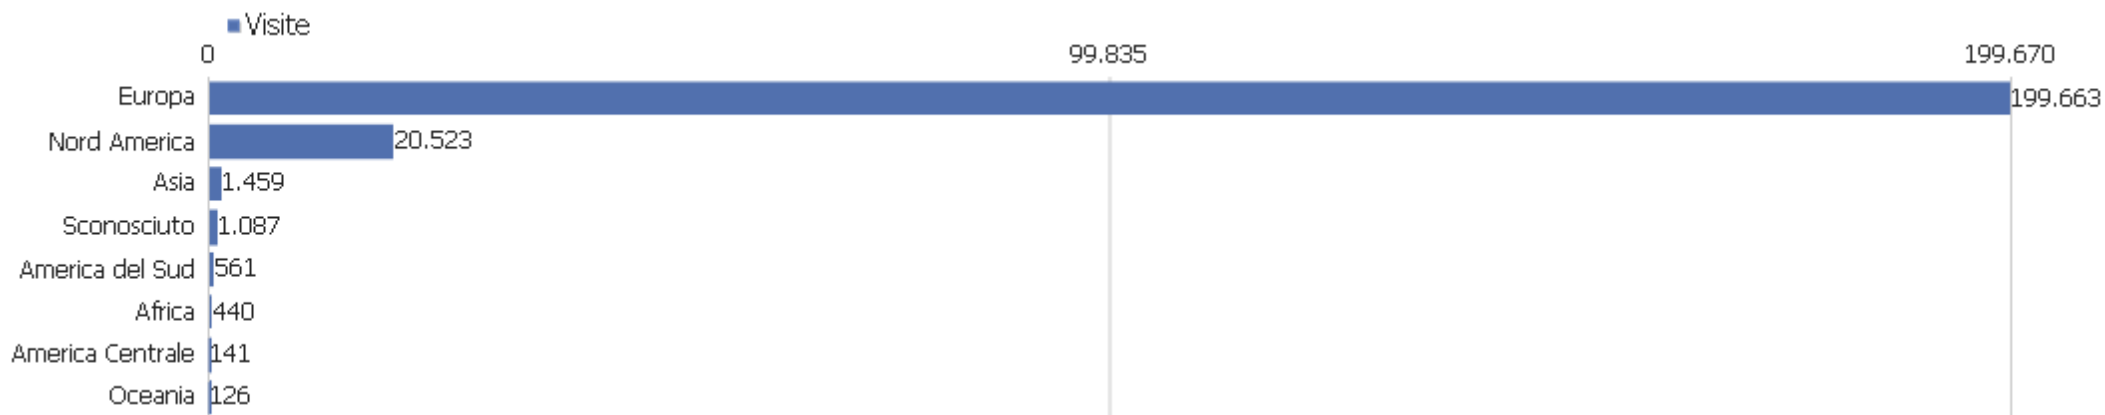

Continente

Continente	Visite	Azioni nel sito	Azioni per visita	Tempo medio sul sito	% rimbalzi	Ricavo
Europa	199.663	611.686	3	00:03:07	47%	0 €
Nord America	20.523	73.034	4	00:03:49	44%	0 €
Asia	1.459	5.184	4	00:03:23	43%	0 €
Sconosciuto	1.087	3.211	3	00:02:57	54%	0 €
America del Sud	561	2.173	4	00:04:43	42%	0 €
Africa	440	1.858	4	00:04:51	35%	0 €
America Centrale	141	490	4	00:05:47	45%	0 €
Oceania	126	379	3	00:02:24	44%	0 €