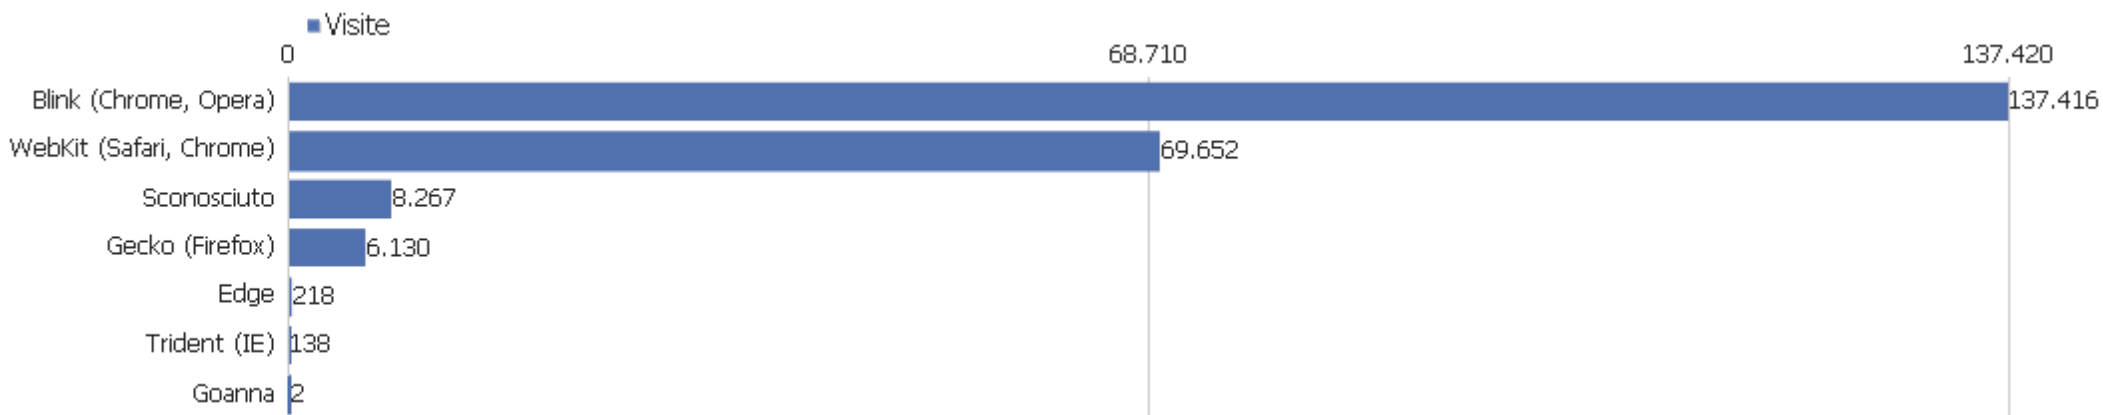

Motori browser

Motore browser	Visite	Azioni nel sito	Azioni per visita	Tempo medio sul sito	% rimbalzi	Tasso di conversione
Blink (Chrome, Opera)	137.416	472.705	3	00:03:40	41%	0%
WebKit (Safari, Chrome)	69.652	191.879	3	00:02:50	50%	0%
Sconosciuto	8.267	19.216	2	00:01:41	57%	0%
Gecko (Firefox)	6.130	21.104	3	00:04:13	41%	0%
Edge	218	857	4	00:03:45	46%	0%
Trident (IE)	138	1.050	8	00:01:16	45%	0%
Goanna	2	10	5	00:07:26	0%	0%