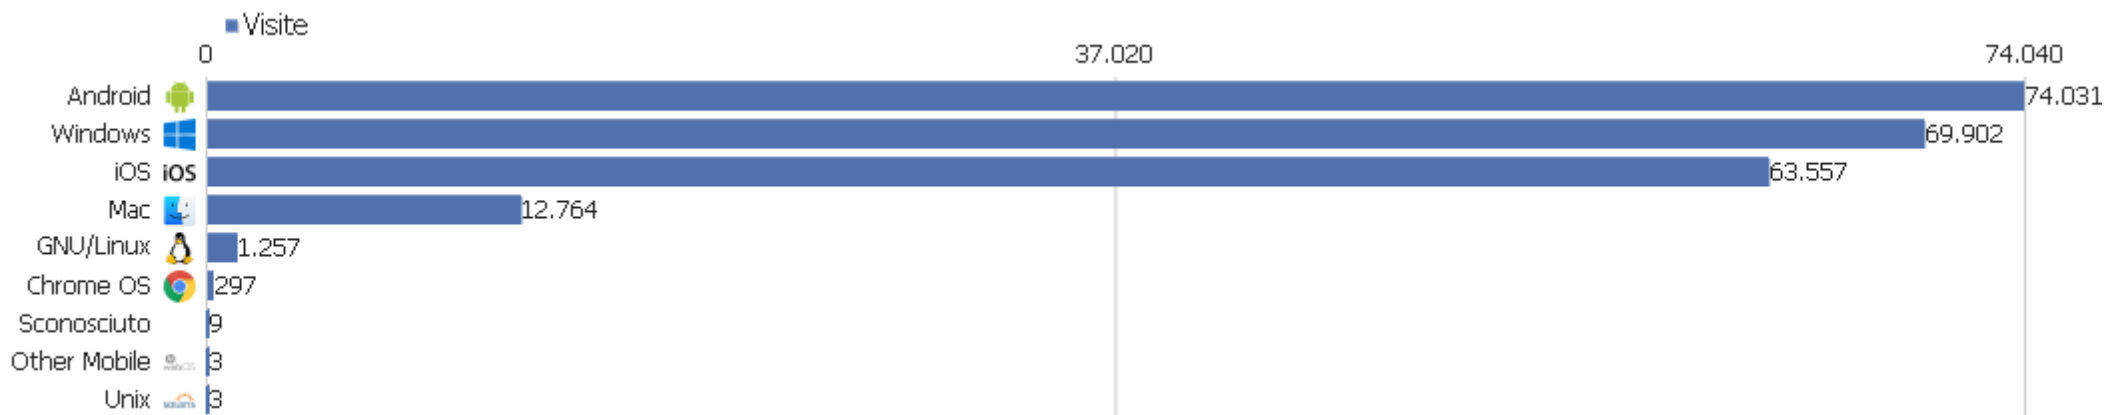

Famiglie Sistema Operativo

Famiglia sistema operativo	Visite	Azioni nel sito	Azioni per visita	Tempo medio sul sito	% rimbalzi	Tasso di conversione
Android	74.031	230.055	3	00:02:54	45%	0%
Windows	69.902	259.640	4	00:04:25	38%	0%
iOS	63.557	169.443	3	00:02:43	51%	0%
Mac	12.764	43.048	3	00:03:16	43%	0%
GNU/Linux	1.257	3.583	3	00:03:06	51%	0%
Chrome OS	297	976	3	00:03:14	56%	0%
Sconosciuto	9	13	1	00:00:08	56%	0%
Other Mobile	3	55	18	00:12:03	33%	0%
Unix	3	8	3	00:04:56	33%	0%