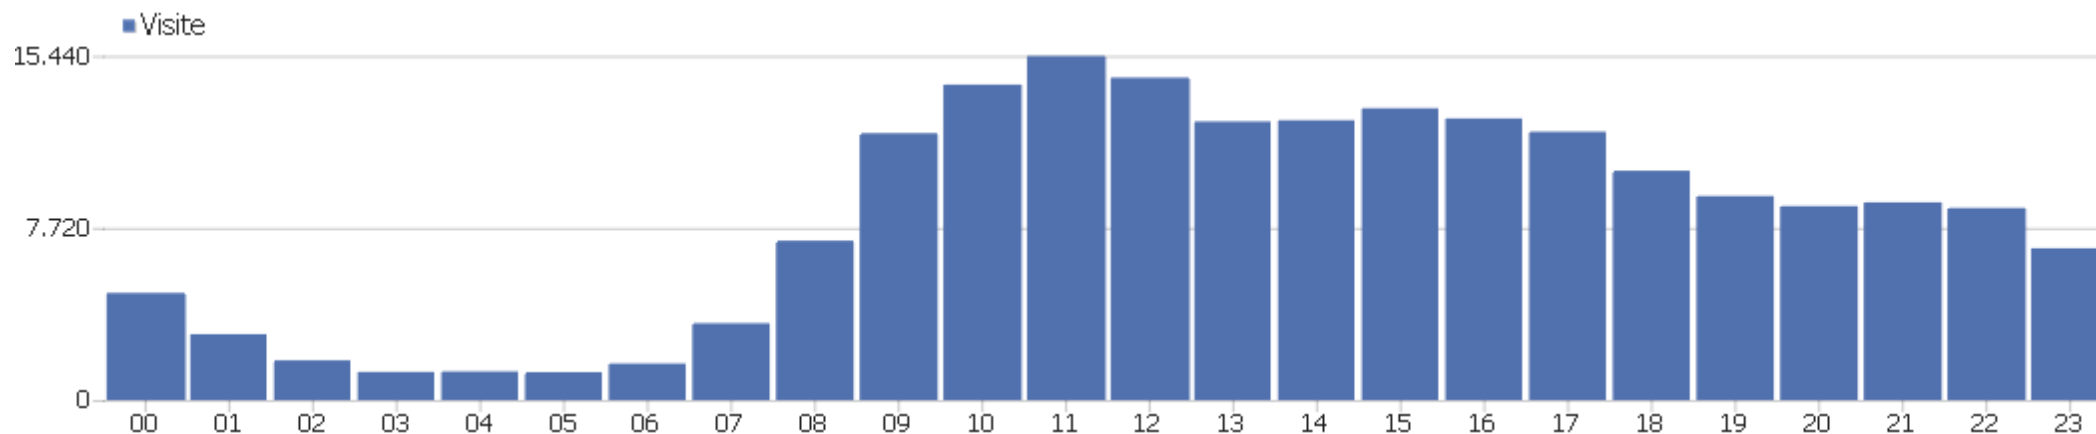

Visite per ora locale

Ora locale - ora (Inizio della visita)	Visite	Azioni nel sito	Azioni per visita	Tempo medio sul sito	% rimbalzi	Tasso di conversione
00	4.806	17.906	4	00:03:37	43%	0%
01	2.957	11.423	4	00:03:42	43%	0%
02	1.783	7.044	4	00:03:51	41%	0%
03	1.262	5.220	4	00:03:59	38%	0%
04	1.284	5.388	4	00:04:25	39%	0%
05	1.253	5.279	4	00:04:05	38%	0%
06	1.640	5.764	4	00:03:12	45%	0%
07	3.447	10.506	3	00:03:03	49%	0%
08	7.149	22.927	3	00:03:56	46%	0%
09	11.971	39.161	3	00:03:58	42%	0%
10	14.150	46.783	3	00:03:55	41%	0%
11	15.436	50.485	3	00:03:44	42%	0%
12	14.464	47.721	3	00:03:32	43%	0%
13	12.496	40.236	3	00:03:23	44%	0%