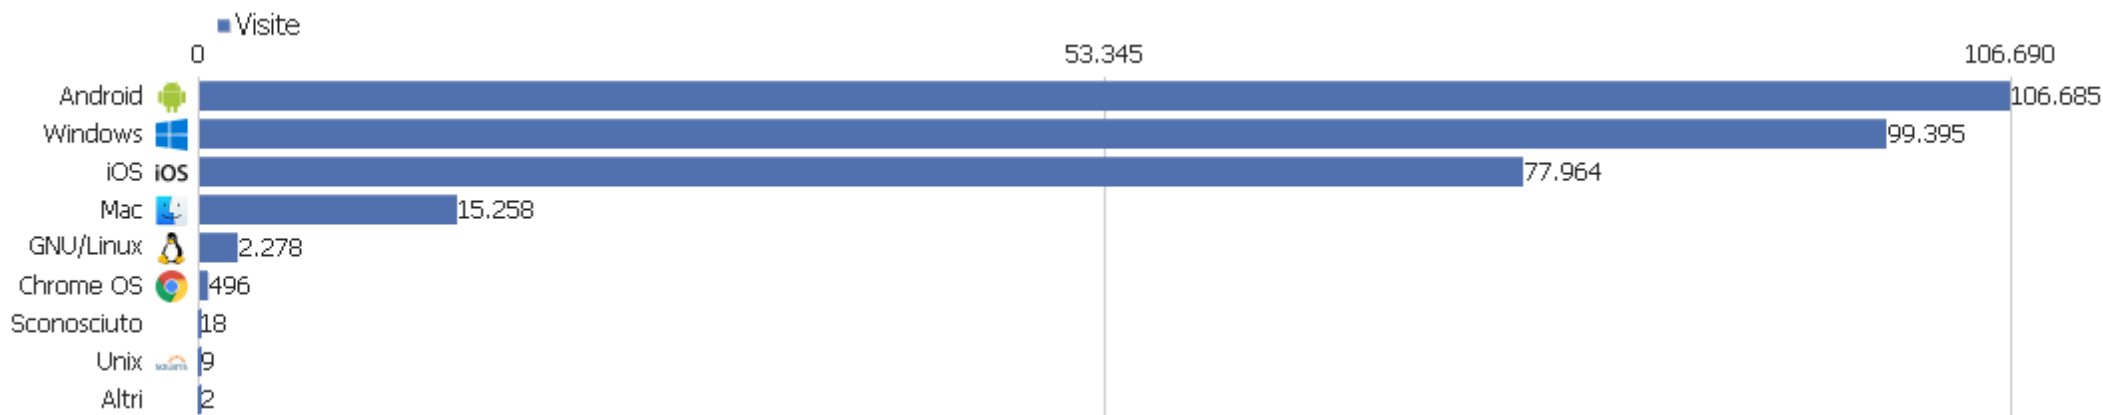

Famiglie Sistema Operativo

Famiglia sistema operativo	Visite	Azioni nel sito	Azioni per visita	Tempo medio sul sito	% rimbalzi	Tasso di conversione
Android	106.685	360.415	3	00:03:11	46%	0%
Windows	99.395	392.447	4	00:05:06	36%	0%
iOS	77.964	203.177	3	00:02:27	54%	0%
Mac	15.258	53.253	4	00:03:40	43%	0%
GNU/Linux	2.278	7.766	3	00:03:39	49%	0%
Chrome OS	496	1.888	4	00:04:43	42%	0%
Sconosciuto	18	20	1	00:00:01	89%	0%
Unix	9	48	5	00:03:56	11%	0%
Other Mobile	1	20	20	00:28:15	0%	0%
Symbian	1	1	1	00:00:00	100%	0%