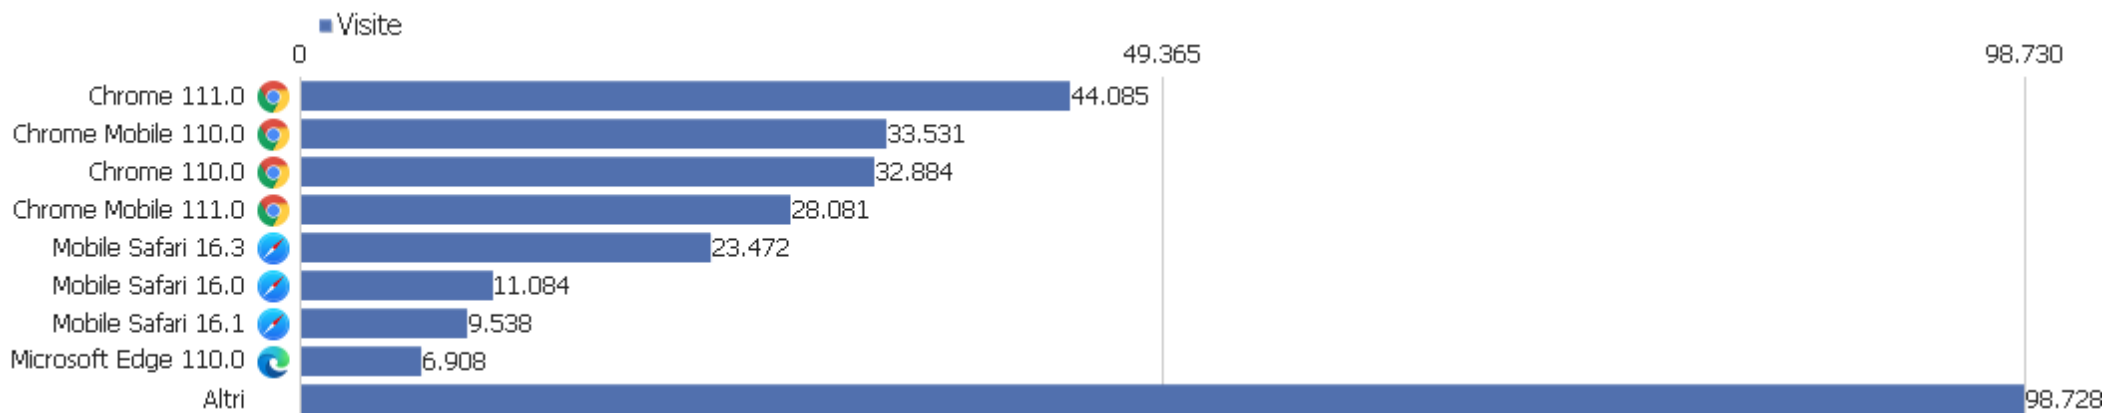

Versione del browser

Versione del browser	Visite	Azioni nel sito	Azioni per visita	Tempo medio sul sito	% rimbalzi	Tasso di conversione
Chrome 111.0	44.085	163.061	4	00:04:39	38%	0%
Chrome Mobile 110.0	33.531	112.310	3	00:03:06	45%	0%
Chrome 110.0	32.884	134.654	4	00:05:16	37%	0%
Chrome Mobile 111.0	28.081	85.332	3	00:02:45	47%	0%
Mobile Safari 16.3	23.472	61.049	3	00:02:29	53%	0%
Mobile Safari 16.0	11.084	28.528	3	00:02:21	54%	0%
Mobile Safari 16.1	9.538	24.795	3	00:02:28	54%	0%
Microsoft Edge 110.0	6.908	30.052	4	00:05:30	31%	0%
Chrome 109.0	6.858	27.841	4	00:05:41	35%	0%
Mobile Safari 16.2	6.636	17.456	3	00:02:27	53%	0%
Microsoft Edge 111.0	5.334	21.273	4	00:04:48	33%	0%
Mobile Safari 15.6	5.297	14.006	3	00:02:32	52%	0%
Chrome Mobile 109.0	5.115	19.611	4	00:03:58	42%	0%
Chrome Mobile 108.0	4.242	15.666	4	00:03:53	43%	0%
Firefox 110.0	3.917	14.529	4	00:04:35	39%	0%