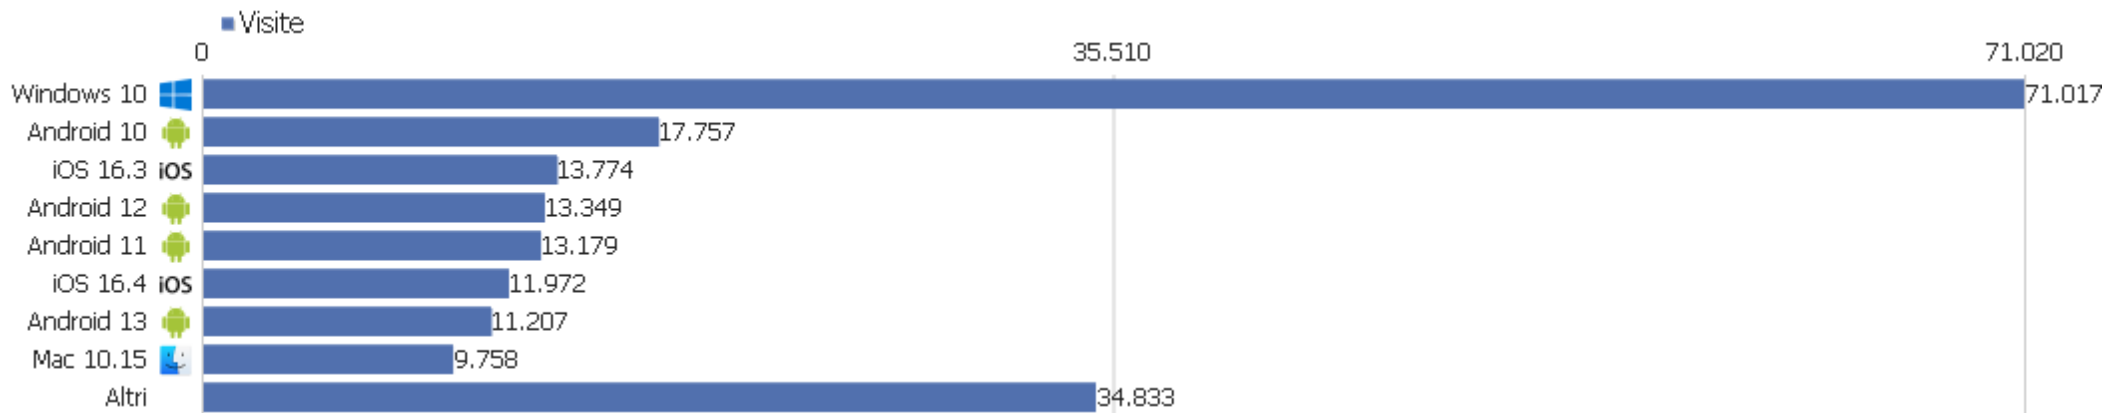

Versioni Sistema Operativo

Versione sistema operativo	Visite	Azioni nel sito	Azioni per visita	Tempo medio sul sito	% rimbalzi	Tasso di conversione
Windows 10	71.017	272.201	4	00:04:43	36%	0%
Android 10	17.757	60.071	3	00:03:05	46%	0%
iOS 16.3	13.774	37.068	3	00:02:24	53%	0%
Android 12	13.349	43.192	3	00:02:47	46%	0%
Android 11	13.179	46.365	4	00:03:12	45%	0%
iOS 16.4	11.972	32.175	3	00:02:32	53%	0%
Android 13	11.207	35.025	3	00:02:34	48%	0%
Mac 10.15	9.758	33.467	3	00:03:17	43%	0%
iOS 16.0	5.871	15.377	3	00:02:17	54%	0%
iOS 16.1	5.420	13.998	3	00:02:24	54%	0%
Android 9	4.709	16.139	3	00:03:32	44%	0%
iOS 16.2	3.077	7.907	3	00:02:17	53%	0%
iOS 15.6	1.836	4.651	3	00:02:45	54%	0%
GNU/Linux	1.723	6.126	4	00:03:49	47%	0%