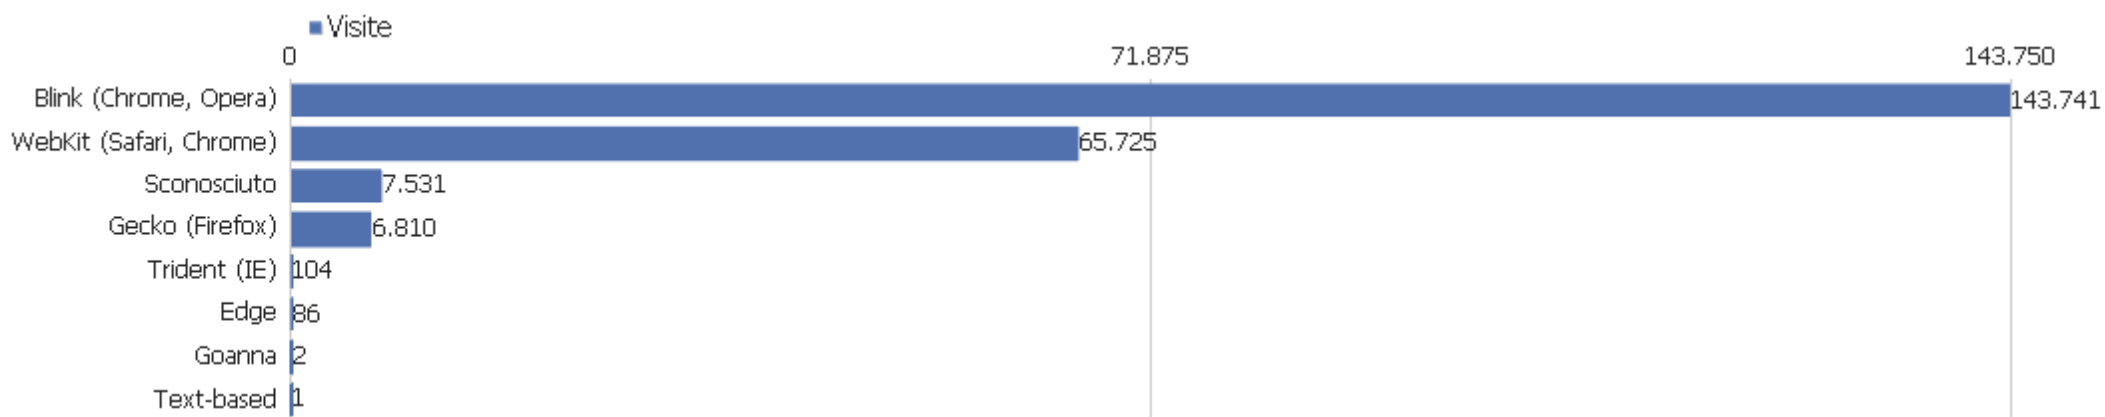

Motori browser

Motore browser	Visite	Azioni nel sito	Azioni per visita	Tempo medio sul sito	% rimbalzi	Tasso di conversione
Blink (Chrome, Opera)	143.741	483.893	3	00:03:36	43%	0%
WebKit (Safari, Chrome)	65.725	173.454	3	00:02:24	54%	0%
Sconosciuto	7.531	15.966	2	00:01:26	66%	0%
Gecko (Firefox)	6.810	23.702	4	00:04:13	41%	0%
Trident (IE)	104	644	6	00:01:36	56%	0%
Edge	86	338	4	00:03:32	41%	0%
Goanna	2	17	9	00:22:40	0%	0%
Text-based	1	1	1	00:00:00	100%	0%