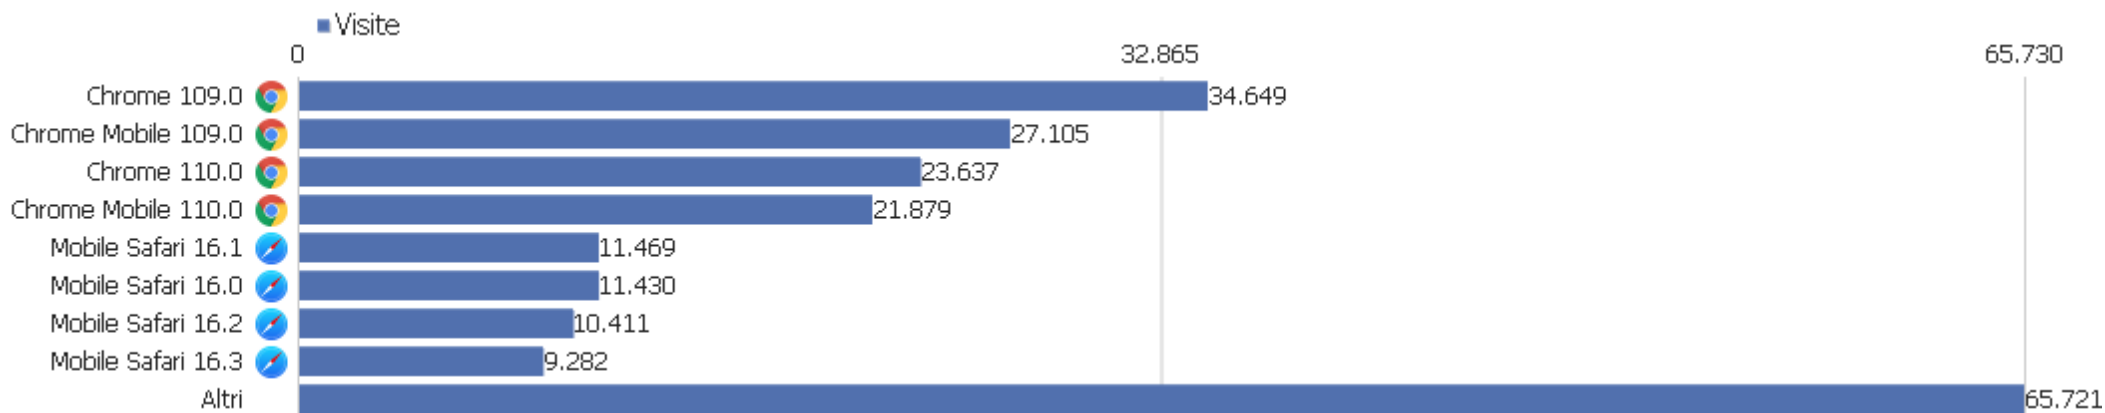

Versione del browser

Versione del browser	Visite	Azioni nel sito	Azioni per visita	Tempo medio sul sito	% rimbalzi	Tasso di conversione
Chrome 109.0	34.649	127.105	4	00:04:16	38%	0%
Chrome Mobile 109.0	27.105	85.784	3	00:03:11	44%	0%
Chrome 110.0	23.637	86.257	4	00:04:21	39%	0%
Chrome Mobile 110.0	21.879	67.179	3	00:02:45	44%	0%
Mobile Safari 16.1	11.469	31.025	3	00:02:50	50%	0%
Mobile Safari 16.0	11.430	31.540	3	00:02:48	51%	0%
Mobile Safari 16.2	10.411	28.981	3	00:03:12	49%	0%
Mobile Safari 16.3	9.282	25.154	3	00:02:46	49%	0%
Mobile Safari 15.6	5.241	13.148	3	00:02:40	52%	0%
Microsoft Edge 110.0	5.143	20.916	4	00:04:34	31%	0%
Chrome Mobile 108.0	4.542	14.655	3	00:03:11	42%	0%
Microsoft Edge 109.0	4.242	17.151	4	00:04:58	32%	0%
Firefox 109.0	3.076	10.352	3	00:04:09	42%	0%
Firefox 110.0	2.029	6.554	3	00:03:37	41%	0%
Mobile Safari	1.897	2.735	1	00:00:41	80%	0%