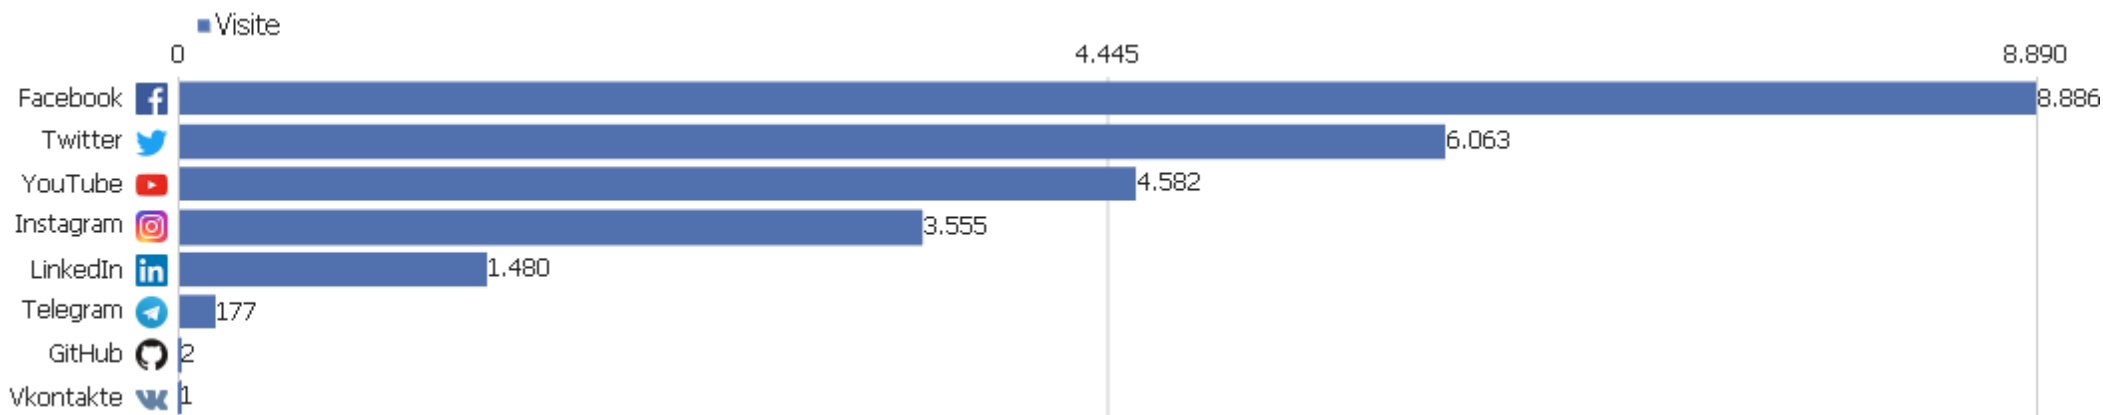

Social Networks

Social network	Visite	Azioni nel sito	Azioni per visita	Tempo medio sul sito	% rimbalzi	Tasso di conversione
Twitter - https://t.co/	5.143	17.419	3	00:03:18	42%	0%
Facebook - https://lm.facebook.com/	4.450	9.321	2	00:01:13	70%	0%
YouTube - https://www.youtube.com/	4.113	21.732	5	00:06:35	26%	0%
Instagram - https://l.instagram.com/	3.085	5.482	2	00:01:00	69%	0%
Facebook - http://m.facebook.com/	2.700	5.698	2	00:01:22	69%	0%
Facebook - https://l.facebook.com/	1.181	4.044	3	00:04:28	52%	0%
LinkedIn - https://www.linkedin.com/	818	1.367	2	00:00:55	75%	0%
LinkedIn - android-app://com.linkedin.android/	521	926	2	00:01:06	74%	0%
Twitter - https://t.co/6oYdwlSgmo	369	981	3	00:01:56	56%	0%
Instagram - https://www.instagram.com/	310	438	1	00:00:26	76%	0%
Facebook - http://m.facebook.com	219	307	1	00:00:45	80%	0%
YouTube - https://m.youtube.com/	201	779	4	00:04:06	34%	0%
Twitter - https://t.co	155	392	3	00:02:25	52%	0%
Twitter - https://t.co/J9iyRNjaNQ	147	701	5	00:03:53	31%	0%
Telegram - android-app://org.telegram.messenger/	127	421	3	00:03:40	46%	0%