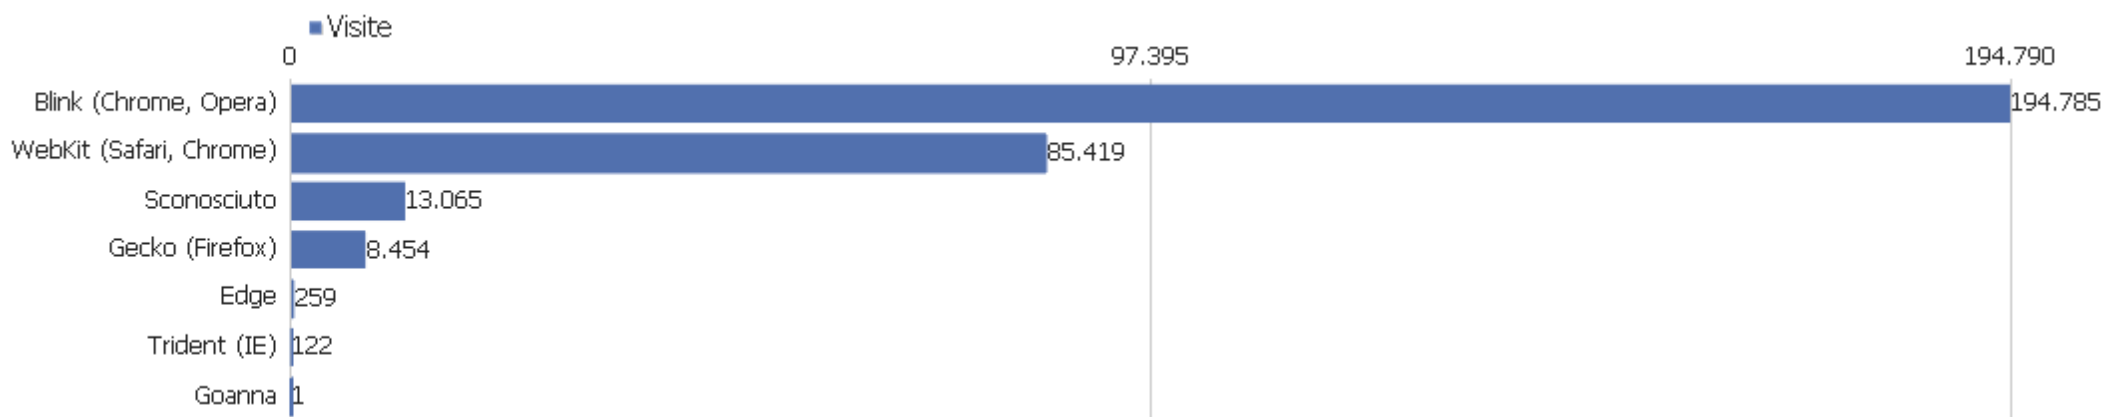

Motori browser

Motore browser	Visite	Azioni nel sito	Azioni per visita	Tempo medio sul sito	% rimbalzi	Tasso di conversione
Blink (Chrome, Opera)	194.785	723.001	4	00:04:13	40%	0%
WebKit (Safari, Chrome)	85.419	230.938	3	00:02:35	52%	0%
Sconosciuto	13.065	31.923	2	00:01:44	60%	0%
Gecko (Firefox)	8.454	31.372	4	00:04:30	39%	0%
Edge	259	816	3	00:03:31	42%	0%
Trident (IE)	122	983	8	00:00:54	47%	0%
Goanna	1	2	2	00:04:10	0%	0%