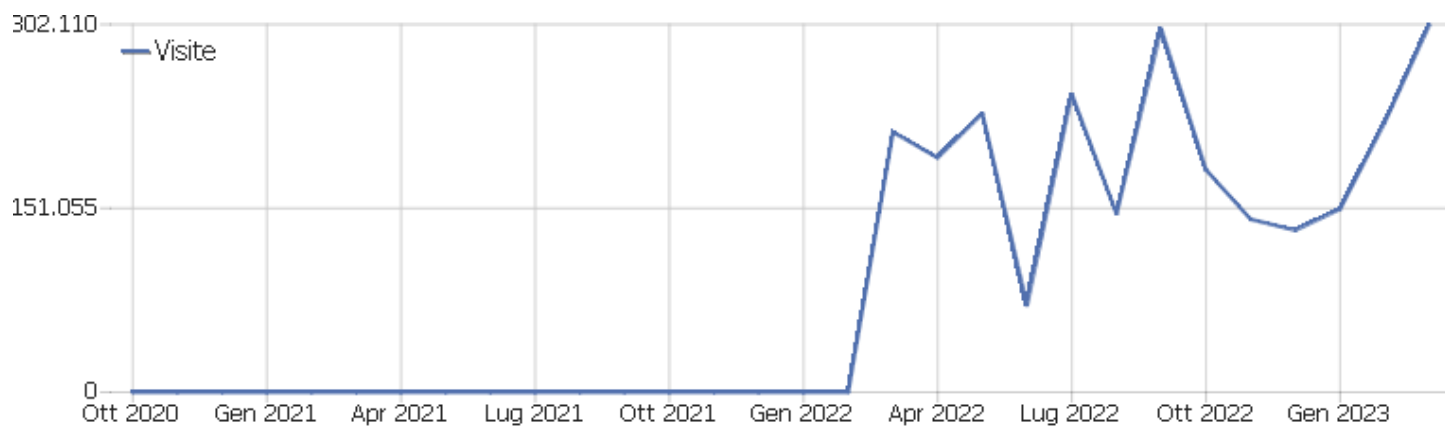

Sommario delle visite

Nome	Valore
Visitatori unici	153.976
Visite	302.105
Azioni nel sito	1.019.035
Numero massimo di azioni in una visita	198
Azioni per visita	3
Durata media delle visite (in secondi)	00:03:39
% rimbalzi	45%