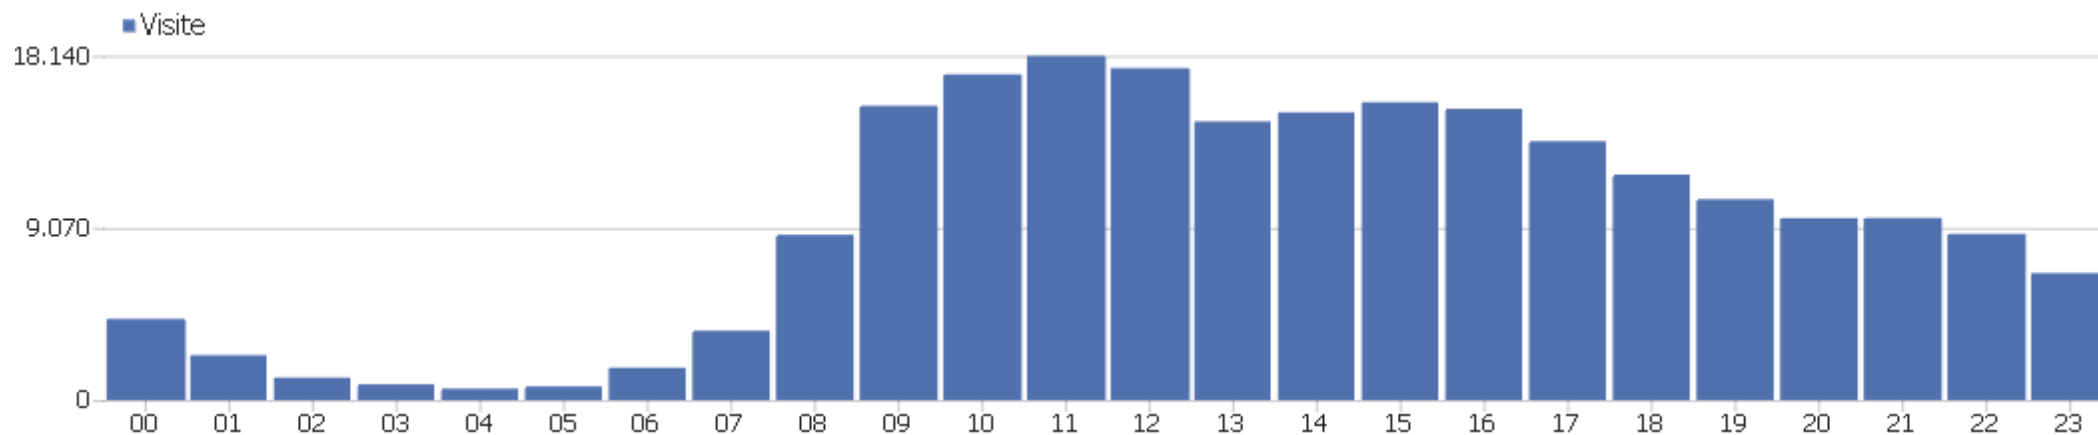

Visite per ora locale

Ora locale - ora (Inizio della visita)	Visite	Azioni nel sito	Azioni per visita	Tempo medio sul sito	% rimbalzi	Tasso di conversione
00	4.278	14.398	3	00:02:49	50%	0%
01	2.366	8.116	3	00:03:07	50%	0%
02	1.181	4.407	4	00:03:23	50%	0%
03	830	2.890	4	00:03:14	50%	0%
04	604	2.119	4	00:03:31	48%	0%
05	721	2.362	3	00:02:57	49%	0%
06	1.705	4.776	3	00:02:30	52%	0%
07	3.659	9.904	3	00:02:24	53%	0%
08	8.710	25.660	3	00:03:19	48%	0%
09	15.511	45.909	3	00:03:29	46%	0%
10	17.165	55.347	3	00:03:44	42%	0%
11	18.139	59.185	3	00:03:43	42%	0%
12	17.493	54.578	3	00:03:16	46%	0%
13	14.683	44.905	3	00:03:11	47%	0%